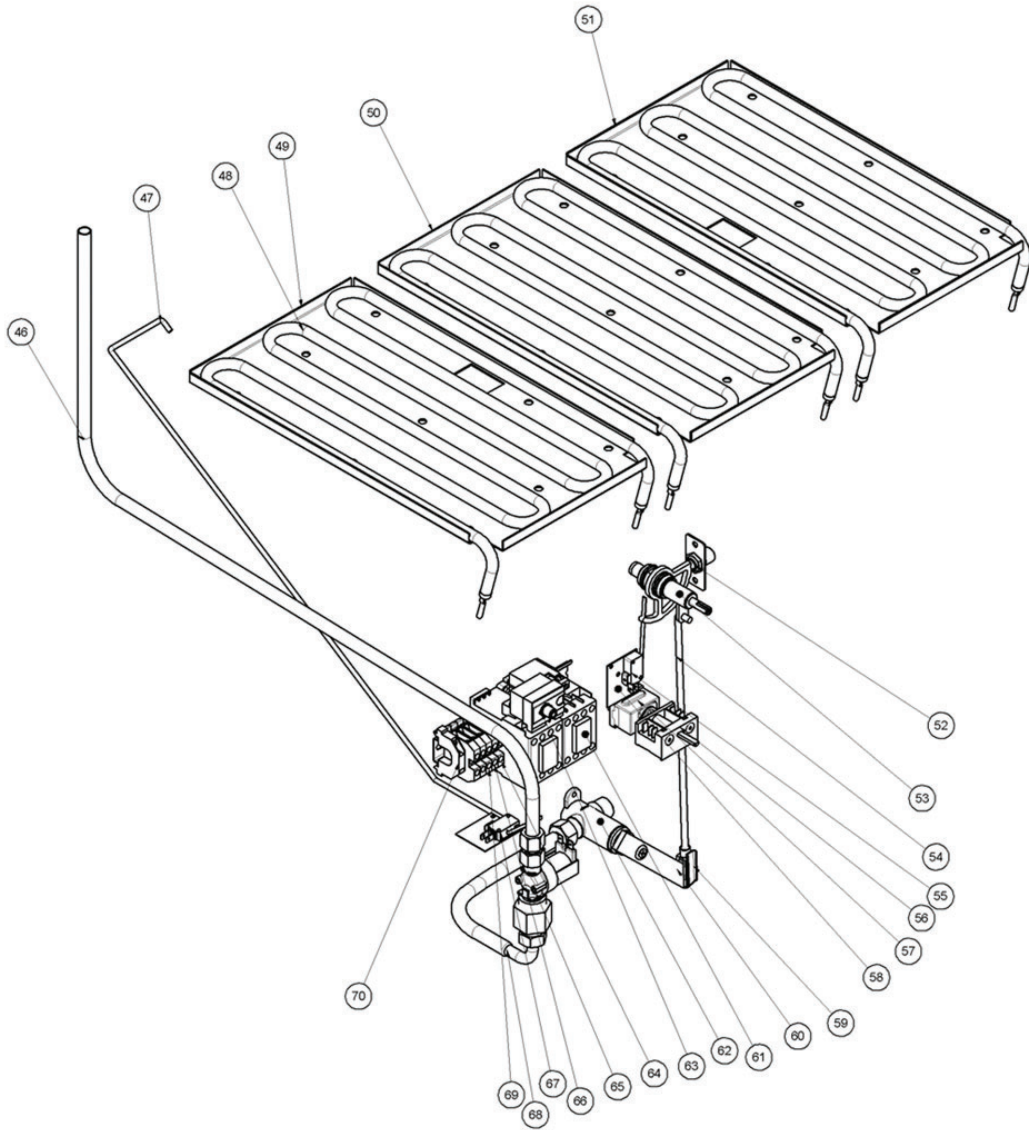

☐	Item Number	Part Number	Description
☐	46	227897	WATER OUTLET TUBE
☐	47	228623	PUSH ROD MICROSWITCH
☐	48	229084	ELEMENT 4000W 240V (900mm)
☐	48	229085	ELEMENT 5660W 240V (1200mm)
☐	49	229090	ELEMENT RETAINING PLATE LH (900mm)
☐	49	229093	ELEMENT RETAINING PLATE LH(1200mm)
☐	50	229091	ELEMENT RETAINING PLATE CENTRE (900mm)
☐	50	229094	ELEMENT RETAINING PLATE CENTRE (1200mm)
☐	51	229089	ELEMENT RETAINING PLATE RH (900mm)
☐	51	229092	ELEMENT RETAINING PLATE RH (1200mm)
☐	52	11005	BALL CATCH ASSY
☐	53	228874	WATER SHAFT WA
☐	54	227916	WATER VALVE LINK ARM
☐	55	3004	MICROSWITCH
☐	56	229355	SELECTOR SWITCH KIT (up to S/N 445660)
☐	57	24774	THERMOSTAT 50-320 C (up to S/N 445660)
☐	57	11987	THERMOSTAT 50-320 C FAN SWITCH (From S/N 445660)
☐	58	13977	MICROSWITCH INSULATOR
☐	59	228948	CLEVIS 6mm
☐	60	227915	WATER VALVE LEVER
☐	61	15966	CONTACTOR 100C09VA10
☐	62	20062	WATER VALVE HMC 454x15 CIRCOLA
☐	63	25400	OVERTEMP THERMOSTAT 360C
☐	64	25713	TERMINAL BLOCK 10mm GREEN
☐	65	20851	WATER SOLENOID
☐	66	25714	TERMINAL BLOCK 10mm GREY
☐	67	24802	DOOR MICROSWITCH E32/G32
☐	68	228933	BASIN CONNECTOR 300mm ELBOW
☐	69	25715	TERMINAL BLOCK 10mm RED
☐	70	20995	END ANCHOR