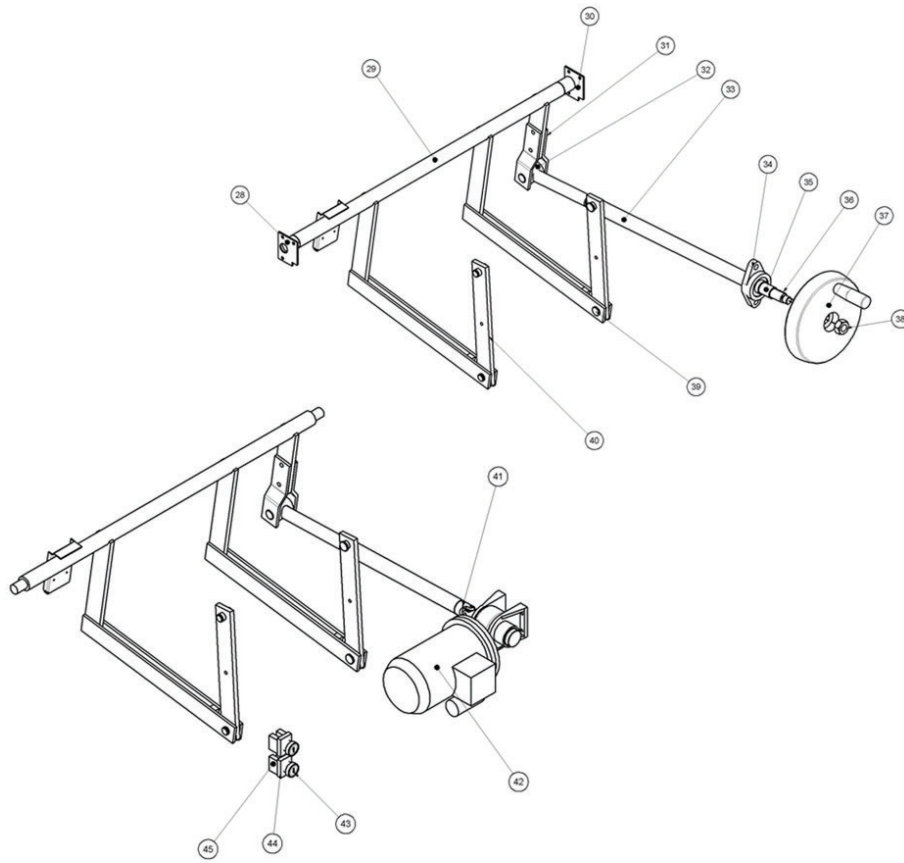

☐	Item Number	Part Number	Description
☐	28	228315	LIFTING BAR PIVOT LH WA
☐	29	227722	LIFTING ARM WA (900mm)
☐	30	227734	LIFTING BAR PIVOT RH WA
☐	31	227731	LIFTING BAR CLAMP
☐	32	231456	LEAD SCREW (E LIFT) ASSEMBLY
☐	33	231455	LEAD SCREW ASSEMBLY
☐	34	20043	BEARING "ASSEMBLY" UCFL204
☐	35	228117	HANDWHEEL SPACER BUSH
☐	36	44400	KEY WOODRUFF
☐	37	228123	HANDWHEEL MACHINED
☐	38	44066	NUT M16 HEX MACHINE ZP
☐	39	227740	LIFTING BAR HINGE PIN
☐	40	227730	LINK ARM
☐	41	228906	UNIVERSAL JOINT WORKED
☐	42	227857	ELEC MOTOR & REDUCTION GEARBOX
☐	43	20393	SWITCH CONTROL BUTTON
☐	44	20394	SWITCH CONTACT BLOCK N/O
☐	45	20395	SWITCH AUX CONTACT BLOCK