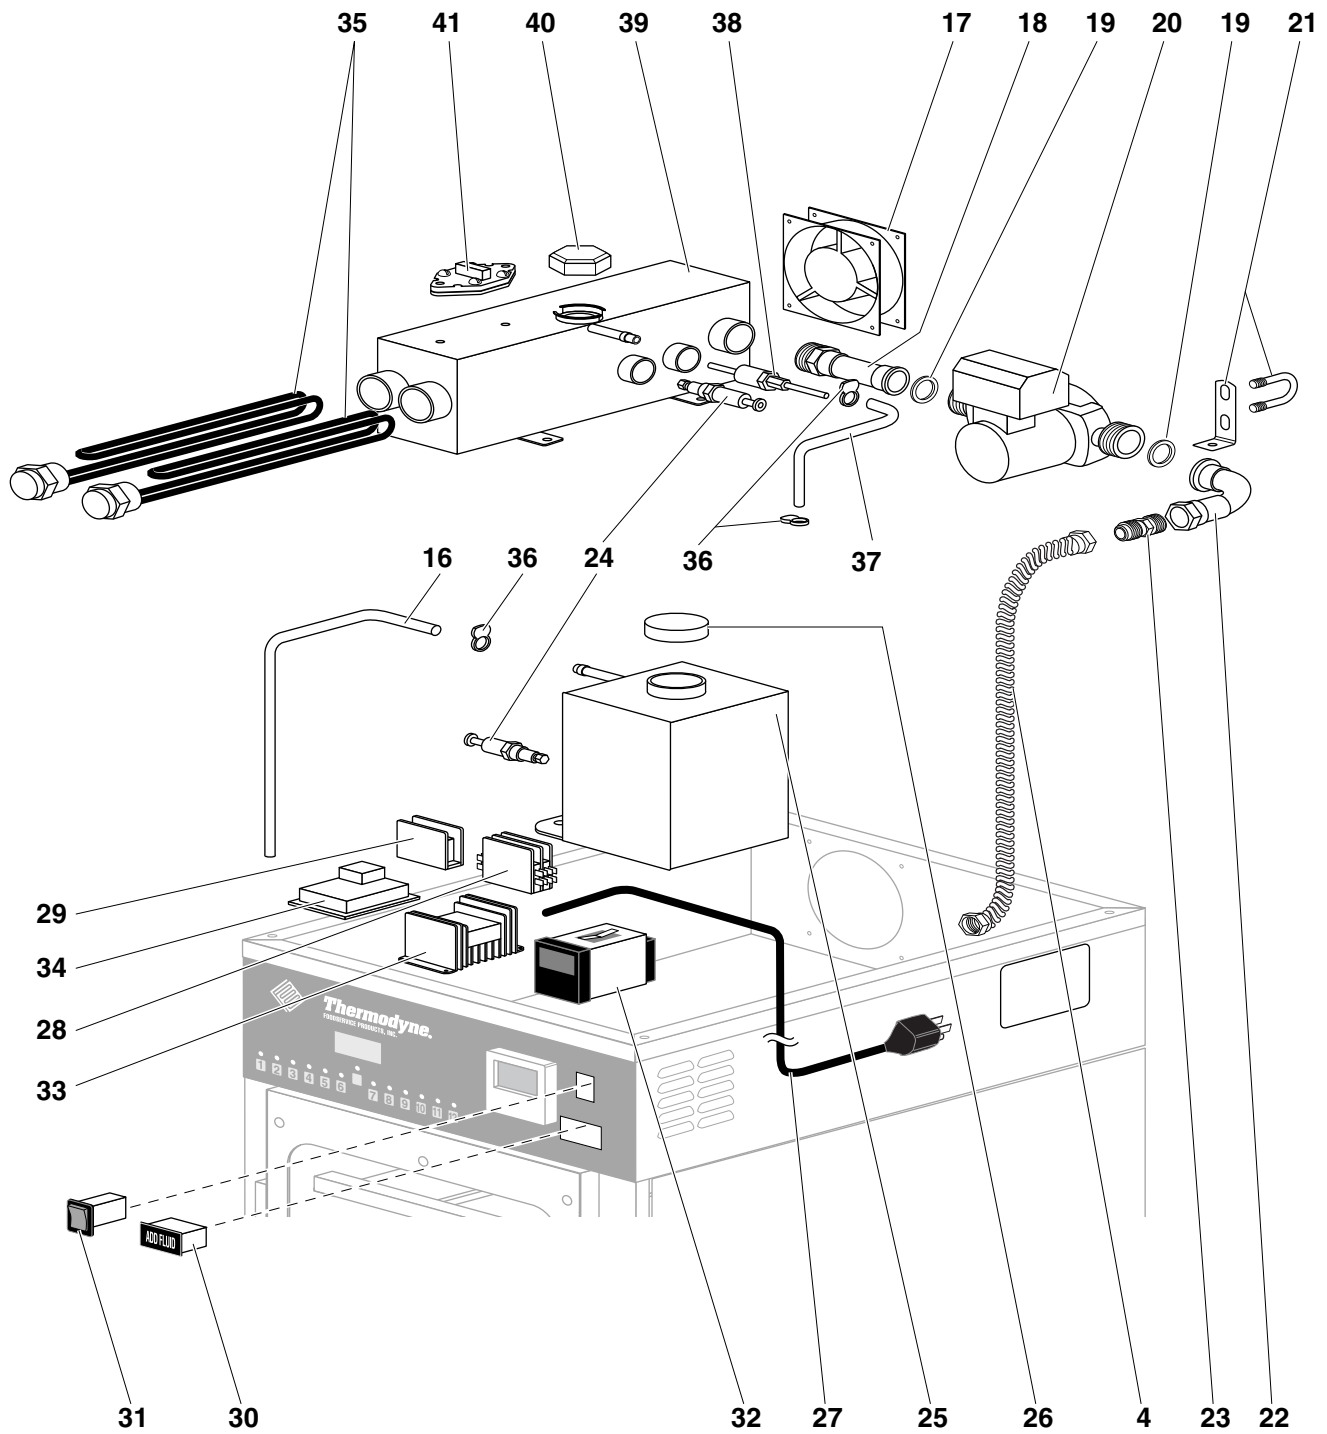

POWER HEAD EXPLODED VIEW

300NDNL Power Head Exploded View

DOOR COMPONENTS

ITEM	PART NO.	DESCRIPTION	QTY
42	90485	Lift Off Hinge – CT Style Male & Female as Set	2
43	19240-1 10170-1 1-175-1	200CT Outside Door Skin 300CT Outside Door Skin 700CT Outside Door Skin	1
44	19240-4 90259 90258	200CT Door Gasket 300CT Door Gasket 700CT Door Gasket	1
45	19240-3 90392 90393	200CT Door Glass 300CT Door Glass 700CT Door Glass	1
46	19240-2 10170-2 10175-2	200CT Inside Door Skin 300CT Inside Door Skin 700CT Inside Door Skin	1