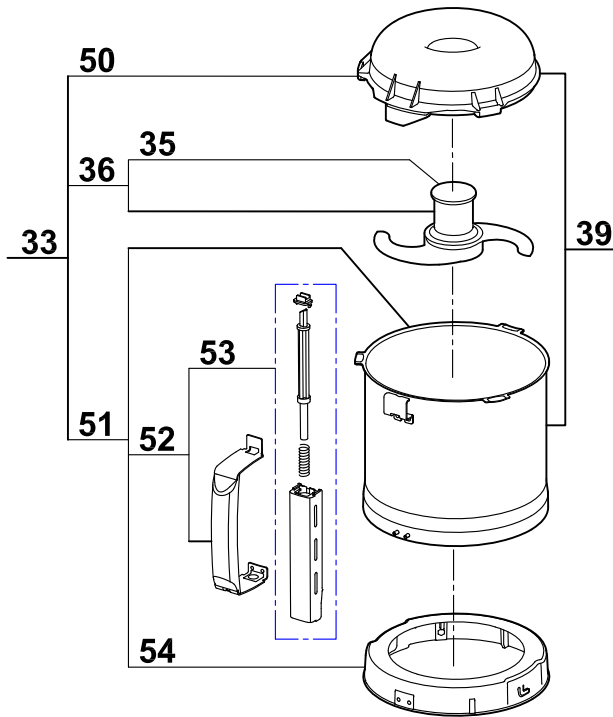

Index PDF	Référence	Designation commerciale	Tarif
A	39020S	NO MORE AVAILABLE - PCB	122.90 ST
B	507325	POWER CORD	27.10 ST
C	400177	FRONT PLATE	11.90 ST
M	3048	MOTOR H50 ASSEMBLY	316.30 ST
X	600018S	CAPACITOR 60µF 250V	19.50 ST
Y	500289S	MOTOR RELAY	20.70 ST
1	100082	DRIVE SHAFT S/S	16.80 ST
2	100096	CENTRING RING	1.60 ST
3	100084	SHAFT DEFLECTOR	2.20 ST
4	500467	MOTOR SEAL	2.00 ST
5	39358	REED SWITCH ASSEMBLY - NO MORE AVAILABLE	0.00 ST
6	29096	MOTOR SUP ASSEMBLY	115.40 ST
7	500323	RED LAMP	10.30 ST
8	500324	GREEN LAMP	11.20 ST
9	500322	GREEN KNOB ASSEMBLY	51.90 ST
10	500321	RED KNOB ASSEMBLY	51.90 ST
11	500301	BLACK KNOB ASSEMBLY	39.10 ST
12	125136	DEFLECTOR MOTOR	13.50 ST
13	127578	WEDGING PART	5.60 ST
14	29243	BASE ASSEMBLY	29.70 ST
15	39928	FEET (X4)	7.40 ST
16	59059	[Spare parts translation not found]	2.60 ST
17	29083	SCREWS ASSEMBLY	9.10 ST
18	125290S	[Spare parts translation not found]	11.80 ST
19	130141	ABSORBER	2.90 ST
20	508706S	BUSHING RELIEF	3.00 ST

48	100963	PUSHER GUIDE	24.20 ST
49	101054	PUSHER GUIDE SPRING	6.00 ST
50	117395S	CUTTER LID R301/R401	74.90 ST
51	29013	R301U/R3 CUTTER BOWL ASS.	438.80 ST
52	39752	BOWL HANDLE ASSEMBLY	52.10 ST
53	39751	SAFETY ROD ASSEMBLY	24.60 ST
54	39797	LOCKING WASHER ASSEMBLY	24.60 ST
55	27052 27213	R301U VEG SLICER ATTA.(N)	385.00 ST
56	59546	[Spare parts translation not found]	5.00 ST