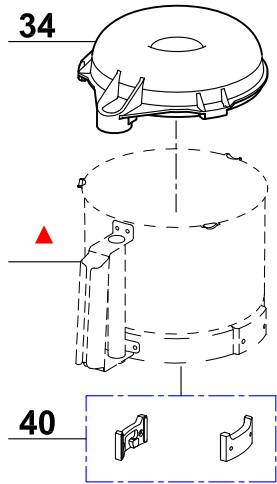

Pour ancienne cuve
For old bowl