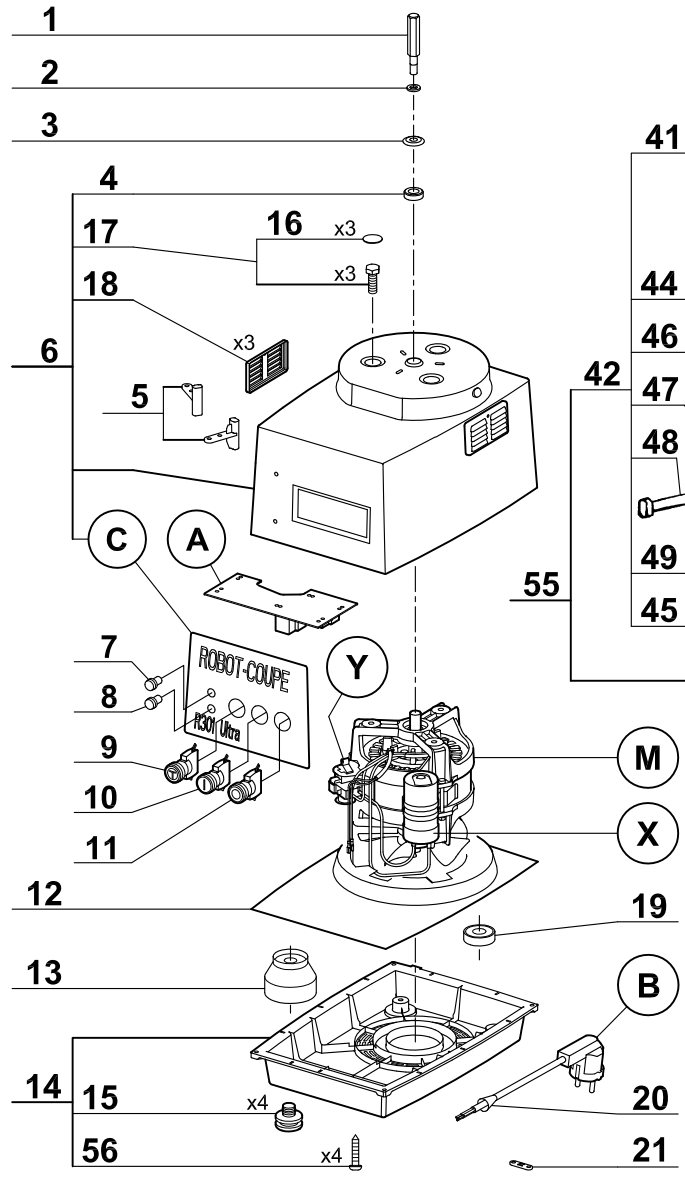

Index PDF	Référence	Designation commerciale	Tarif
A	39020S	NO MORE AVAILABLE - PCB	122.90 ST
B	507325	POWER CORD	27.10 ST
C	400177	FRONT PLATE	11.90 ST
M	3048	MOTOR H50 ASSEMBLY	316.30 ST
X	600018S	CAPACITOR 60µF 250V	19.50 ST
Y	500289S	MOTOR RELAY	20.70 ST
1	100082	DRIVE SHAFT S/S	16.80 ST
2	100096	CENTRING RING	1.60 ST
3	100084	SHAFT DEFLECTOR	2.20 ST
4	500467	MOTOR SEAL	2.00 ST
5	39358	REED SWITCH ASSEMBLY - NO MORE AVAILABLE	0.00 ST
6	29096	MOTOR SUP ASSEMBLY	115.40 ST
7	500323	RED LAMP	10.30 ST
8	500324	GREEN LAMP	11.20 ST
9	500322	GREEN KNOB ASSEMBLY	51.90 ST
10	500321	RED KNOB ASSEMBLY	51.90 ST
11	500301	BLACK KNOB ASSEMBLY	39.10 ST
12	125136	DEFLECTOR MOTOR	13.50 ST
13	127578	WEDGING PART	5.60 ST
14	29243	BASE ASSEMBLY	29.70 ST
15	39928	FEET (X4)	7.40 ST
16	59059	[Spare parts translation not found]	2.60 ST
17	29083	SCREWS ASSEMBLY	9.10 ST
18	125290S	[Spare parts translation not found]	11.80 ST
19	130141	ABSORBER	2.90 ST
20	508706S	BUSHING RELIEF	3.00 ST

48	100963	PUSHER GUIDE	24.20 ST
49	101054	PUSHER GUIDE SPRING	6.00 ST
50	117395S	CUTTER LID R301/R401	74.90 ST
51	29013	R301U/R3 CUTTER BOWL ASS.	438.80 ST
52	39752	BOWL HANDLE ASSEMBLY	52.10 ST
53	39751	SAFETY ROD ASSEMBLY	24.60 ST
54	39797	LOCKING WASHER ASSEMBLY	24.60 ST
55	27052 27213	R301U VEG SLICER ATTA.(N)	385.00 ST
56	59546	[Spare parts translation not found]	5.00 ST