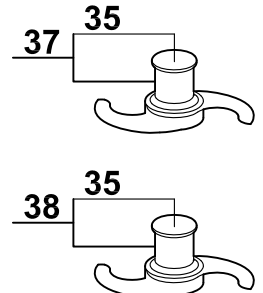

Index PDF	Référence	Designation commerciale	Tarif
A	39020S	NO MORE AVAILABLE - PCB	122.90 ST
B	507325	POWER CORD	27.10 ST
C	400177	FRONT PLATE	11.90 ST
M	3048	MOTOR H50 ASSEMBLY	316.30 ST
X	600018S	CAPACITOR 60µF 250V	19.50 ST
Y	500289S	MOTOR RELAY	20.70 ST
1	100082	DRIVE SHAFT S/S	16.80 ST
2	100096	CENTRING RING	1.60 ST
3	100084	SHAFT DEFLECTOR	2.20 ST
4	500467	MOTOR SEAL	2.00 ST
5	39358	REED SWITCH ASSEMBLY - NO MORE AVAILABLE	0.00 ST
6	29096	MOTOR SUP ASSEMBLY	115.40 ST
7	500323	RED LAMP	10.30 ST
8	500324	GREEN LAMP	11.20 ST
9	500322	GREEN KNOB ASSEMBLY	51.90 ST
10	500321	RED KNOB ASSEMBLY	51.90 ST
11	500301	BLACK KNOB ASSEMBLY	39.10 ST
12	125136	DEFLECTOR MOTOR	13.50 ST
13	127578	WEDGING PART	5.60 ST
14	29243	BASE ASSEMBLY	29.70 ST
15	39928	FEET (X4)	7.40 ST
16	59059	[Spare parts translation not found]	2.60 ST
17	29083	SCREWS ASSEMBLY	9.10 ST
18	125290S	[Spare parts translation not found]	11.80 ST
19	130141	ABSORBER	2.90 ST
20	508706S	BUSHING RELIEF	3.00 ST

48	100963	PUSHER GUIDE	24.20 ST
49	101054	PUSHER GUIDE SPRING	6.00 ST
50	117395S	CUTTER LID R301/R401	74.90 ST
51	29013	R301U/R3 CUTTER BOWL ASS.	438.80 ST
52	39752	BOWL HANDLE ASSEMBLY	52.10 ST
53	39751	SAFETY ROD ASSEMBLY	24.60 ST
54	39797	LOCKING WASHER ASSEMBLY	24.60 ST
55	27052 27213	R301U VEG SLICER ATTA.(N)	385.00 ST
56	59546	[Spare parts translation not found]	5.00 ST