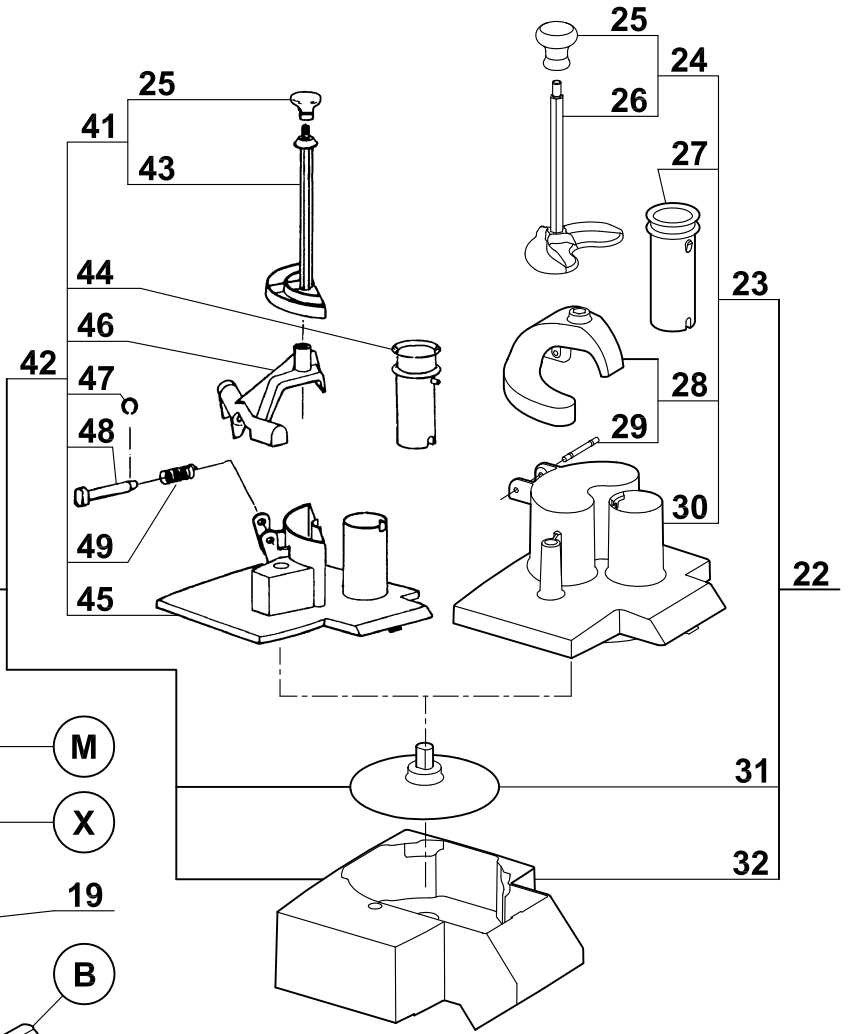

Index PDF	Référence	Designation commerciale	Tarif
A	39020S	NO MORE AVAILABLE - PCB	122.90 ST
B	507325	POWER CORD	27.10 ST
C	400177	FRONT PLATE	11.90 ST
M	3048	MOTOR H50 ASSEMBLY	316.30 ST
X	600018S	CAPACITOR 60µF 250V	19.50 ST
Y	500289S	MOTOR RELAY	20.70 ST
1	100082	DRIVE SHAFT S/S	16.80 ST
2	100096	CENTRING RING	1.60 ST
3	100084	SHAFT DEFLECTOR	2.20 ST
4	500467	MOTOR SEAL	2.00 ST
5	39358	REED SWITCH ASSEMBLY - NO MORE AVAILABLE	0.00 ST
6	29096	MOTOR SUP ASSEMBLY	115.40 ST
7	500323	RED LAMP	10.30 ST
8	500324	GREEN LAMP	11.20 ST
9	500322	GREEN KNOB ASSEMBLY	51.90 ST
10	500321	RED KNOB ASSEMBLY	51.90 ST
11	500301	BLACK KNOB ASSEMBLY	39.10 ST
12	125136	DEFLECTOR MOTOR	13.50 ST
13	127578	WEDGING PART	5.60 ST
14	29243	BASE ASSEMBLY	29.70 ST
15	39928	FEET (X4)	7.40 ST
16	59059	[Spare parts translation not found]	2.60 ST
17	29083	SCREWS ASSEMBLY	9.10 ST
18	125290S	[Spare parts translation not found]	11.80 ST
19	130141	ABSORBER	2.90 ST
20	508706S	BUSHING RELIEF	3.00 ST

48	100963	PUSHER GUIDE	24.20 ST
49	101054	PUSHER GUIDE SPRING	6.00 ST
50	117395S	CUTTER LID R301/R401	74.90 ST
51	29013	R301U/R3 CUTTER BOWL ASS.	438.80 ST
52	39752	BOWL HANDLE ASSEMBLY	52.10 ST
53	39751	SAFETY ROD ASSEMBLY	24.60 ST
54	39797	LOCKING WASHER ASSEMBLY	24.60 ST
55	27052 27213	R301U VEG SLICER ATTA.(N)	385.00 ST
56	59546	[Spare parts translation not found]	5.00 ST