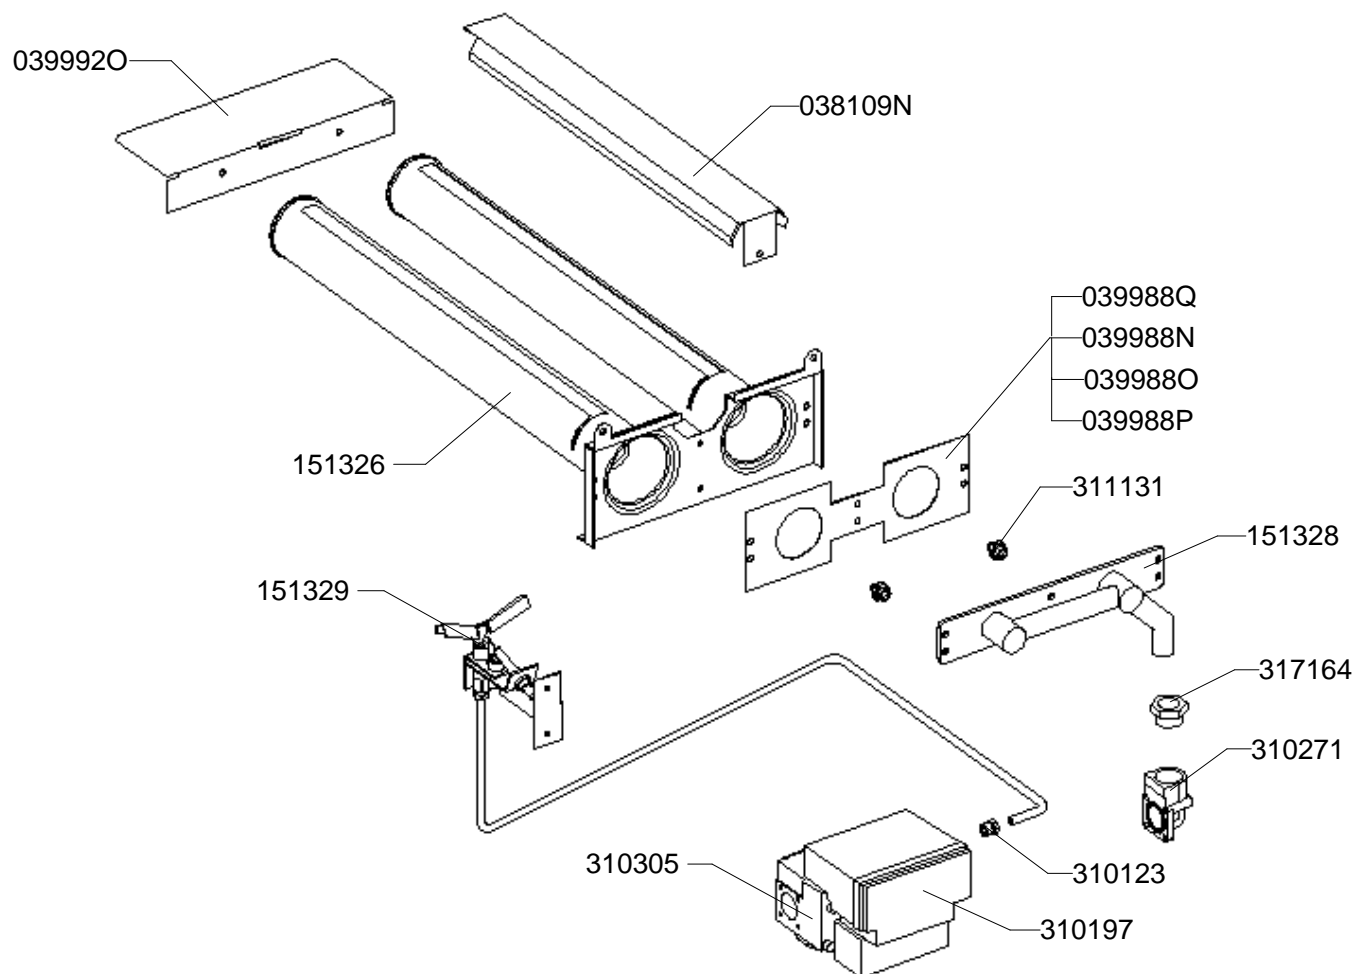

Appliance: B1A9FR25BG Adv. 900: Fryer2 5 (Gas)
B1A9FR25BG
B1A9FR25BG

Prod. start : 01/01/2012

Gas circuit

Prod. Start 01/01/2012

Code	Literal	Comments	Urg.
038109N	Burner reflector		
039988N	Diameter 43 air adjustment flange		
039988O	Diameter 40 air adjustment flange		
039988P	Diameter 48,5 air adjustment flange		
039988Q	Diameter 40* air adjustment flange		
039992O	Back blue flame burner flange		
151326	Welded flanged burner tube		
151328	Welded gas ramp		
151329	Fitted pilot burner	See pilot burner subassembly	
310123	Pilot burner outlet bicone fitting for valve		
310197	Ignition box and flame monitor		Oui
310271	TANDEM 830 gas tap connecting elbow		
310305	Gas valve		Oui
311131	Gaz nozzle	See nozzle chart	
317164	Galvanised swage-nipple 15/21-12/17MF