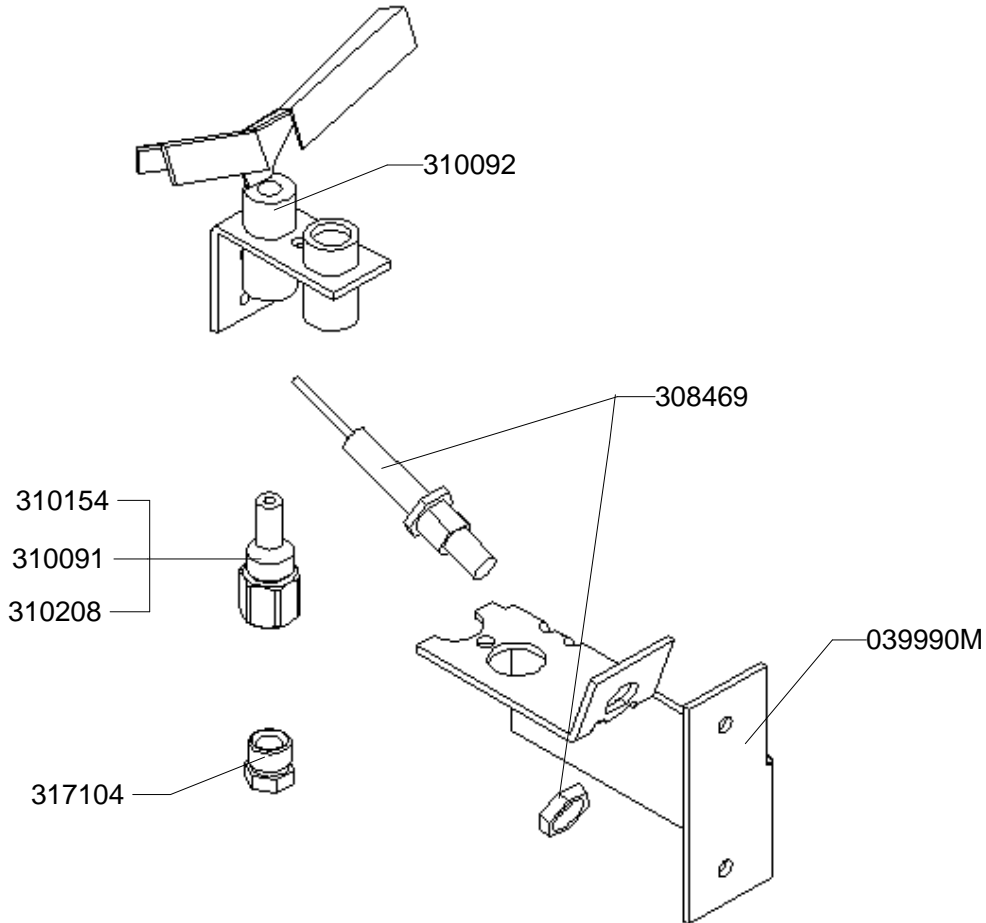

Appliance: B1A9FR25BG Adv. 900: Fryer2 5 (Gas)
B1A9FR25BG
B1A9FR25BG

Prod. start : 01/01/2012

Pilot sub assembly

Prod. Start 01/01/2012

Code	Literal	Comments	Urg.
039990M	Ionisation-controlled pilot burner support		
308469	Ignition electrode with 1,3 m long cable		Oui
310091	Pilot flame nozzle diameter 40	See nozzle chart	Oui
310092	Pilot burner		Oui
310154	Pilot flame nozzle diameter 55	See nozzle chart	Oui
310208	Pilot flame nozzle diameter 25	See nozzle chart	Oui
317104	Pilot burner diameter 6 tube fitting