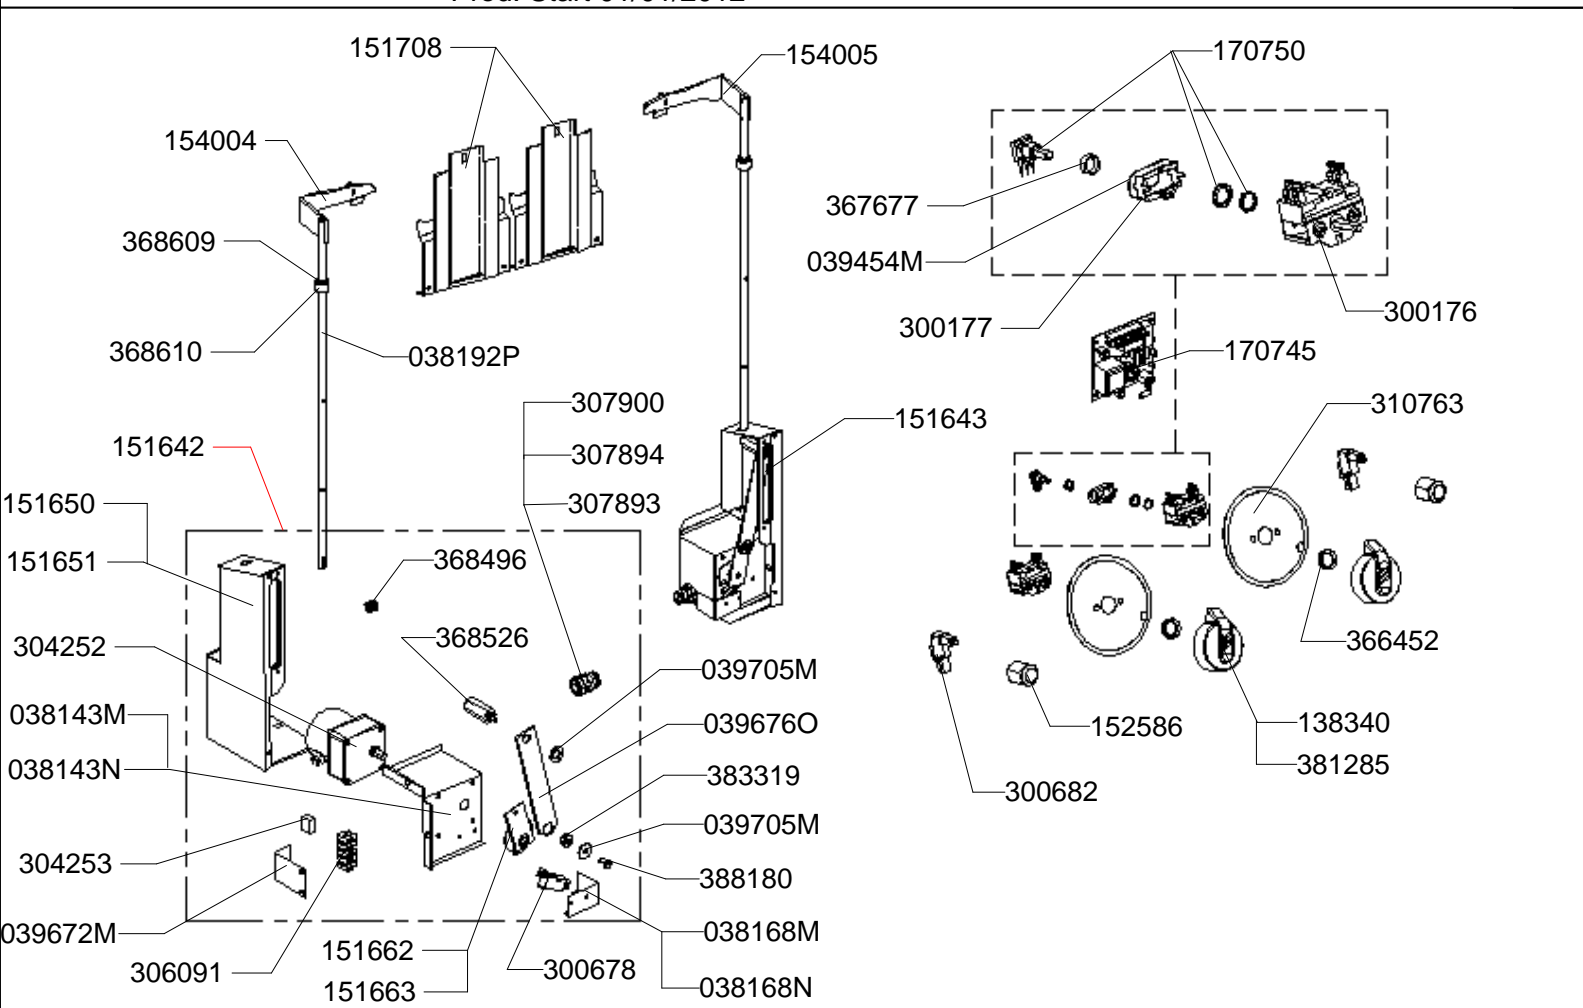

Appliance: B1A9FR25BG Adv. 900: Fryer2 5 (Gas)
B1A9FR25BG
B1A9FR25BG

Prod. start : 01/01/2012

Optional double basket lift

Prod. Start 01/01/2012

Code	Literal	Comments	Urg.
038143M	Right side lifting lid		
038143N	Left side lifting lid		
038168M	Right side lifting step contact box		
038168N	Left side lifting step contact box		
038192P	Lifting push-button		
039454M	Potentiometer support		
039672M	Junction connector support		
039676O	Lifting connecting rod		
039705M	Bearing stop washer		
039705M	Bearing stop washer		
138340	Complete bimaterial button, size 6		
151642	Right side lifting subassembly		
151643	Left side lifting subassembly		
151650	Lifting frame, right side		
151651	Lifting frame, left side		
151662	Right lifting connecting rod		
151663	Left lifting connecting rod		
151708	Lifting arm		
152586	Push-button alone		
154004	Right lifting pusher hook		
154005	Left lifting pusher hook		
170745	Timing card	Remplace par le code 309605	Oui
170750	Potentiometer for card 170745		Oui
300176	On / Off switch		Oui