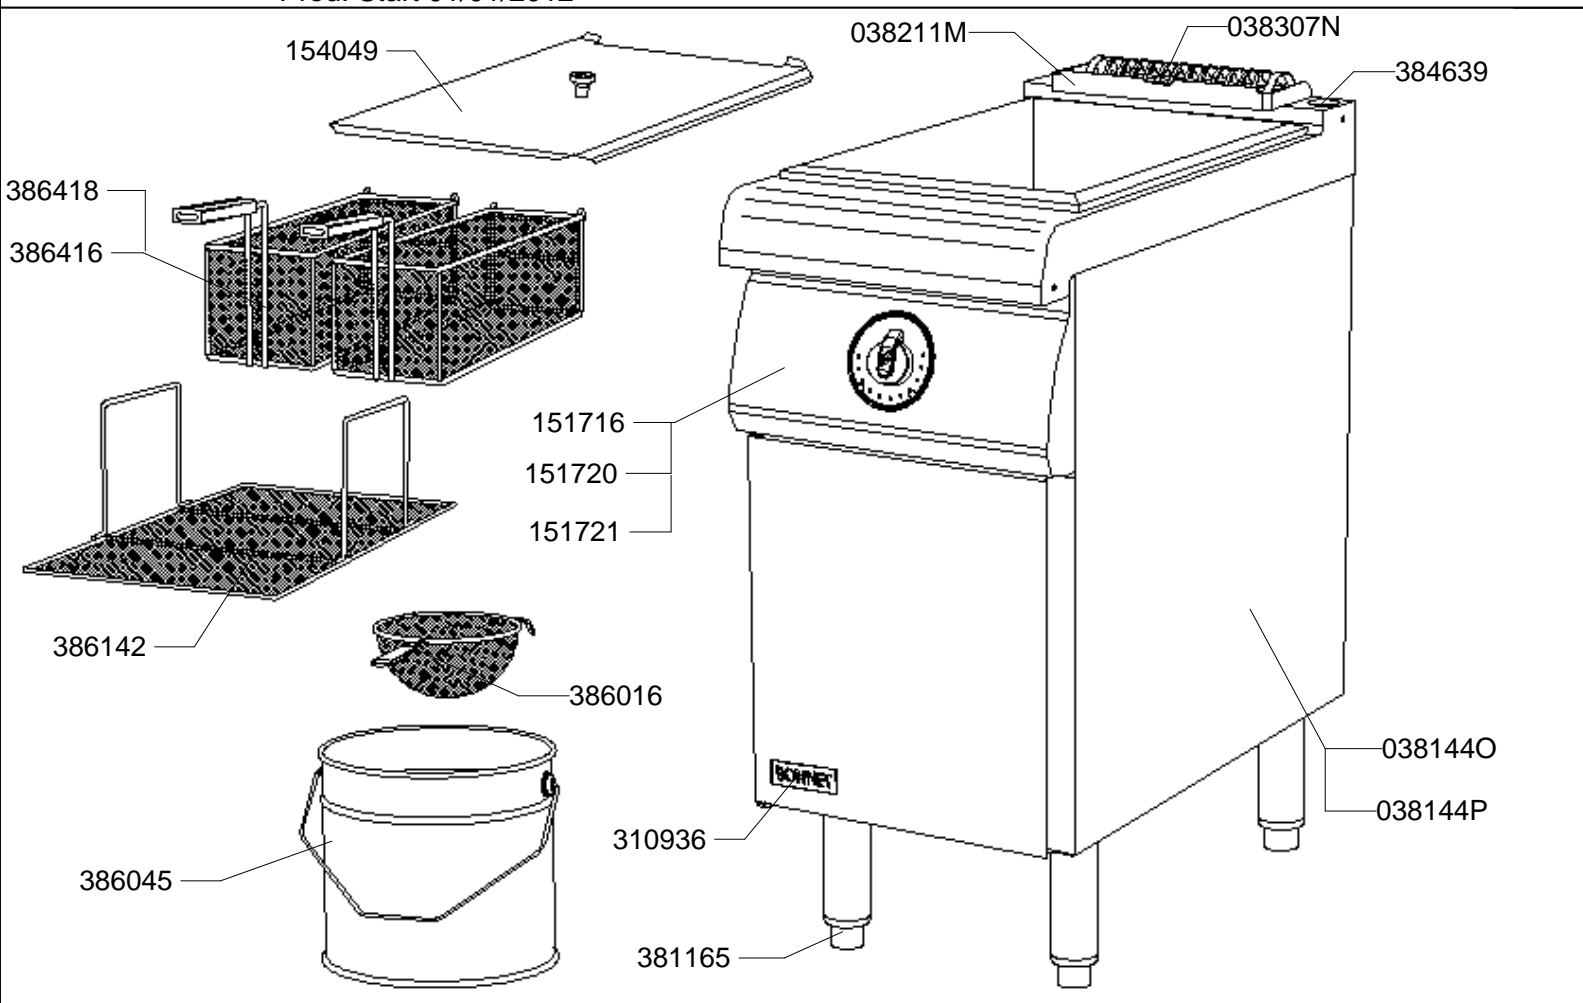

Appliance: B1A9FR25BG Adv. 900: Fryer2 5 (Gas)
B1A9FR25BG
B1A9FR25BG

Prod. start : 01/01/2012

Unit assembly

Prod. Start 01/01/2012

Code	Literal	Comments	Urg.
038144O	Left external side	Fryers and pasta cooker	
038144P	Right external side	Fryers and pasta cooker	
038211M	Basket hang-up		
038307N	Flue vent cover 260 wide		
151716	400 wide fryer front	Optional single lift	
151720	400 wide fryer front	Optional double lift	
151721	400 wide fryer front		
154049	Fitted lid for 25 litre fryer		
310936	Bonnet logo		
381165	Complete adjustable fitting for diameter 45 tube		
384639	Plug, diameter 41		
386016	Double mesh tinned strainer, diameter 200	Not supplied in case of optional filetring	
386045	Diameter 300, 275 deep (17 litres) tinned bucket	Not supplied in case of optional filetring	
386142	25 litre fryer base plate		
386416	Half basket for 25 litre fryer		
386418	25 litre fryer basket