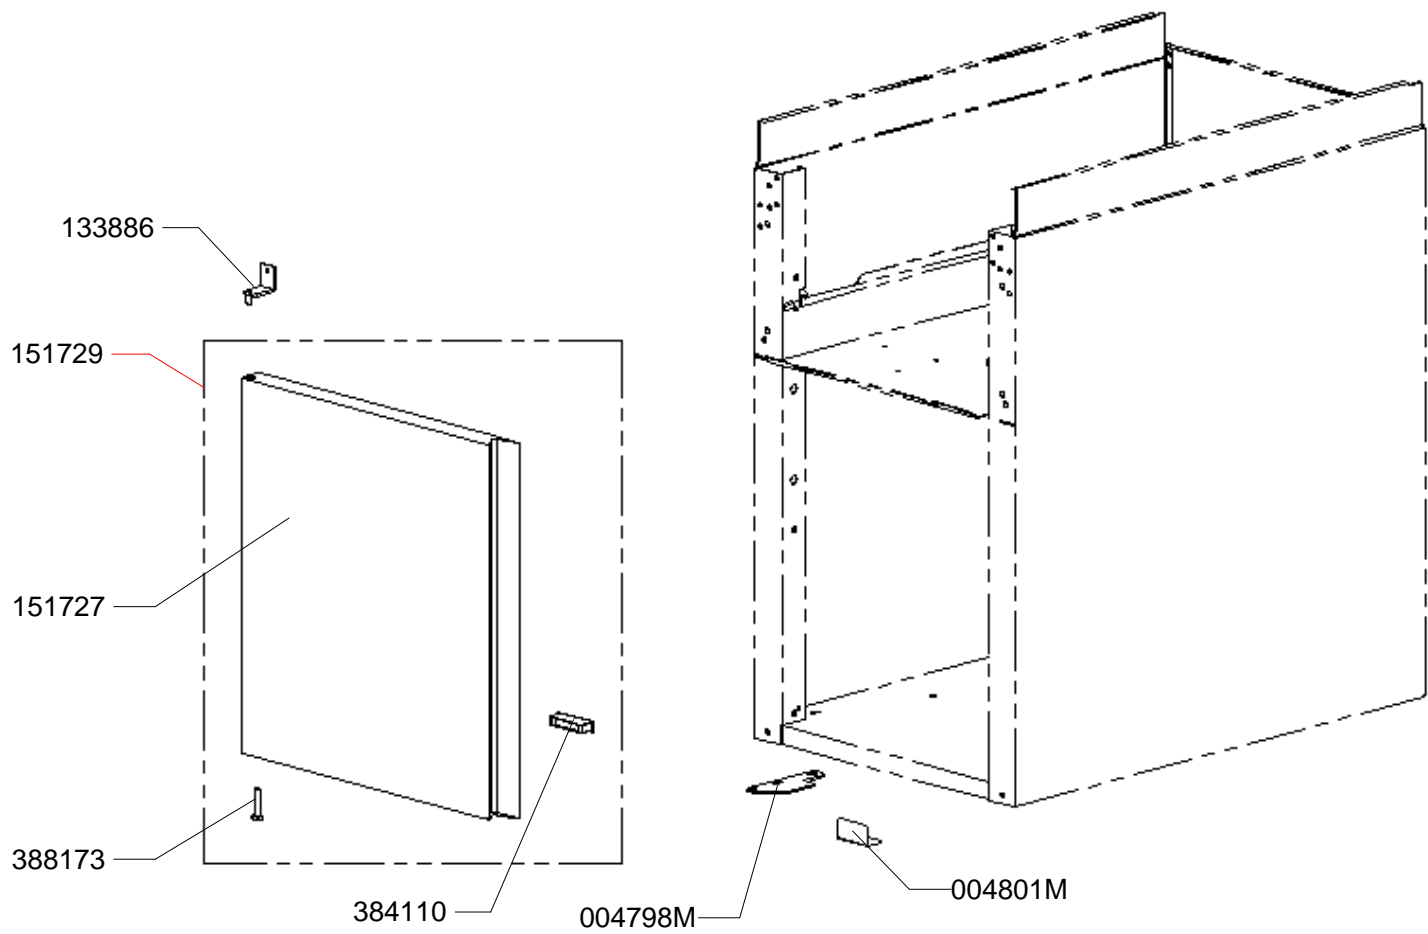

Appliance: B1A9FR25BG Adv. 900: Fryer2 5 (Gas)
B1A9FR25BG
B1A9FR25BG

Prod. start : 01/01/2012

400 technical cupboard module

Prod. Start 01/01/2012

Code	Literal	Comments	Urg.
004798M	Lower door hinge		
004801M	Base door grab		
133886	Left door hinge subassembly		
151727	Welded door		
151729	Complete door		
384110	Magnetic catch, strength 15 54 x 12.4 x 14.5		
388173	TH 6 x 30/18 stainless steel screw