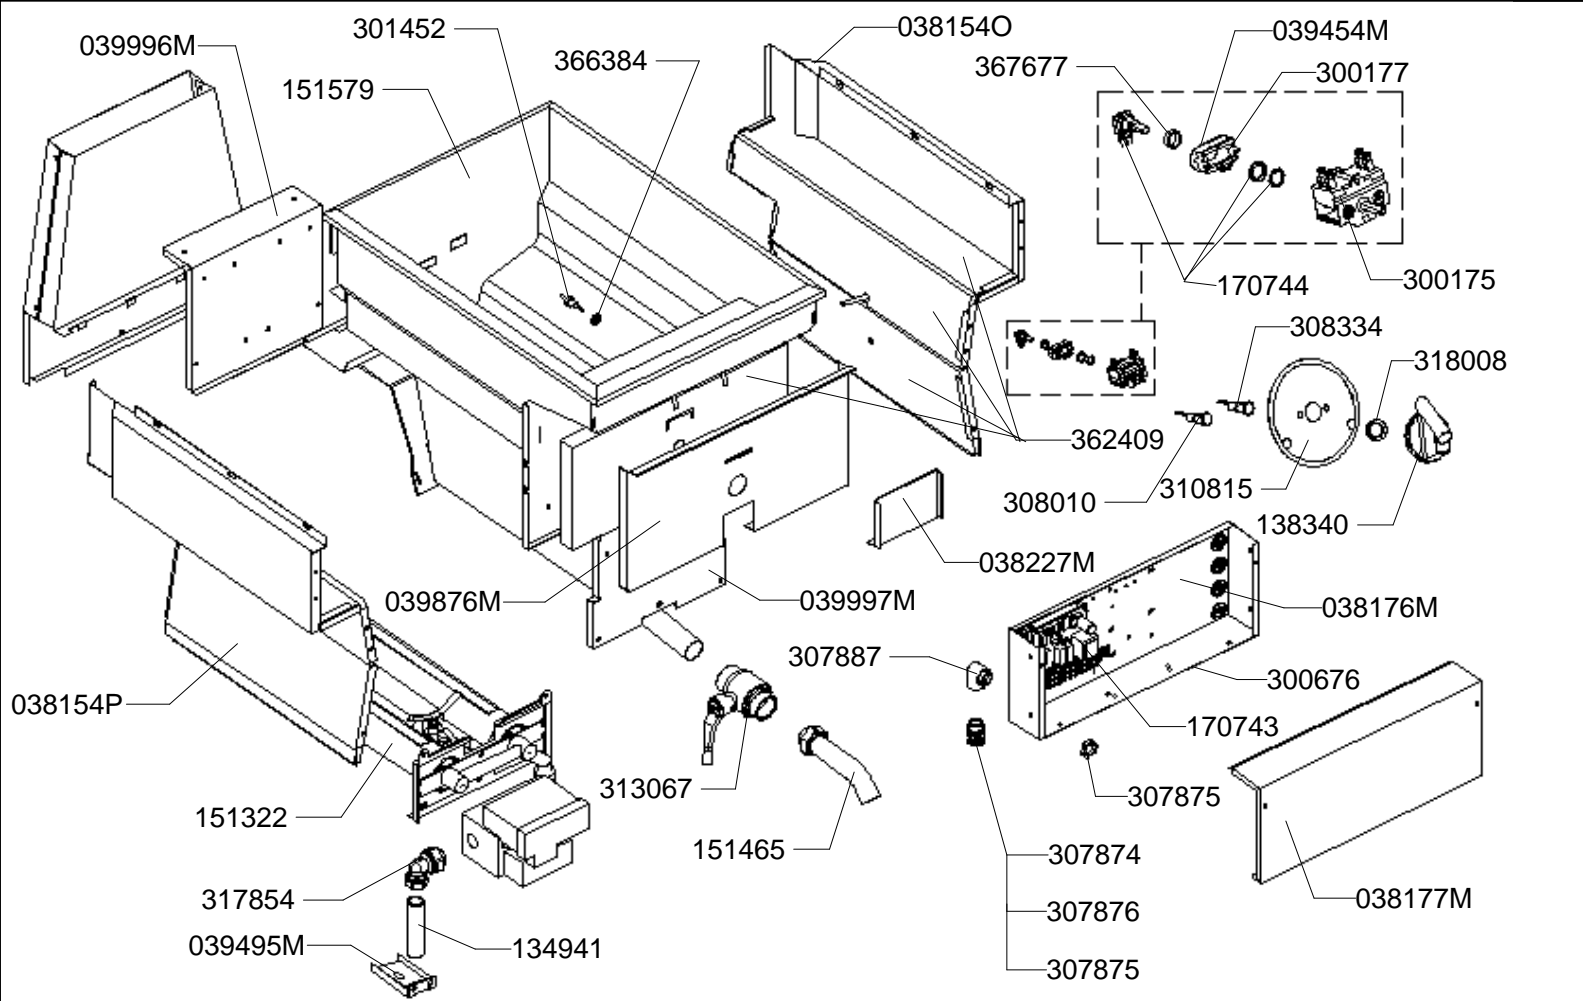

Appliance: B1A9FR25BG Adv. 900: Fryer2 5 (Gas)
B1A9FR25BG
B1A9FR25BG

Prod. start : 01/01/2012

FR18 gas module

Prod. Start 01/01/2012

Code	Literal	Comments	Urg.
038154O	Right side combustion chamber		
038154P	Left side combustion chamber		
038176M	Electric box		
038177M	Box lid		
038227M	Tank lock		
039454M	Potentiometer support		
039495M	Ramp fixation		
039876M	Front glass wool part		
039996M	Chimney closer		
039997M	Blue flame burner front facia		
134941	Threaded nipple 1/2 (15-21)		
138340	Complete bimaterial button, size 6		
151322	Blue flame burner	Complete	
151465	28 diameter drainage extension subassembly for 25 litre fryer		
151579	Welded tank for gas 25 litre fryer		
170743	Fryer regulating card with unpluggable potentiometer		Oui
170744	Potentiometer for card 170743		Oui
300175	Potentiometer switch		Oui
300177	Bonding stirrup		
300676	Reed switch		Oui
301452	Type PT 100 ambient thermoresistor		Oui
307874	PG13 plastic gland		
307875	Plastic PG 13 gland nut		
307875	Plastic PG 13 gland nut