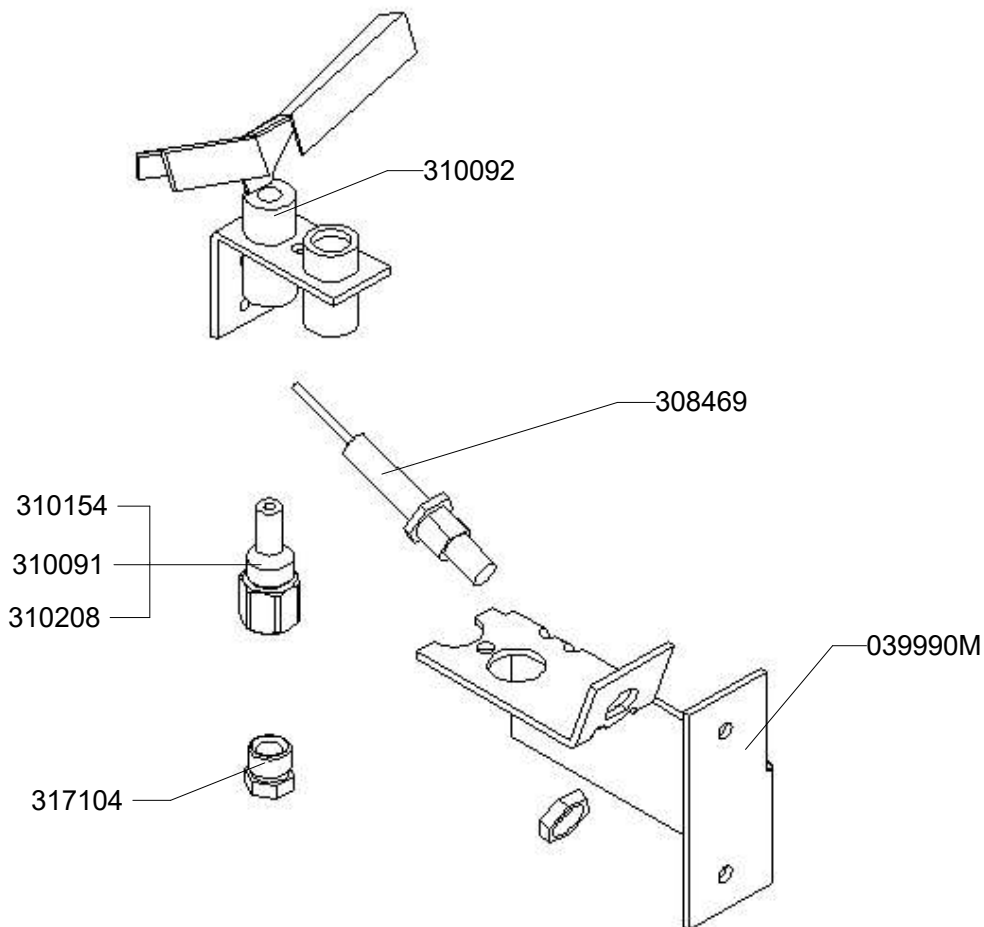

Appliance: 075382
P075382
B-B9P.FR25.G.DC

Gas deep fat fryer 2 x 25 litres (twin tanks) width 1000 Premium

Prod. start : 05/07/2002 Prod. End 01/03/2012

Pilot flame subassembly First serial no : P46305819k
Prod. Start 05/07/2002

Code	Literal	Comments	Urg.
039990M	Ionisation-controlled pilot burner support		
308469	Ignition electrode with 1,3 m long cable		Oui
310091	Pilot flame nozzle diameter 40	See nozzle chart	Oui
310092	Pilot burner		Oui
310154	Pilot flame nozzle diameter 55	See nozzle chart	Oui
310208	Pilot flame nozzle diameter 25	See nozzle chart	Oui
317104	Pilot burner diameter 6 tube fitting