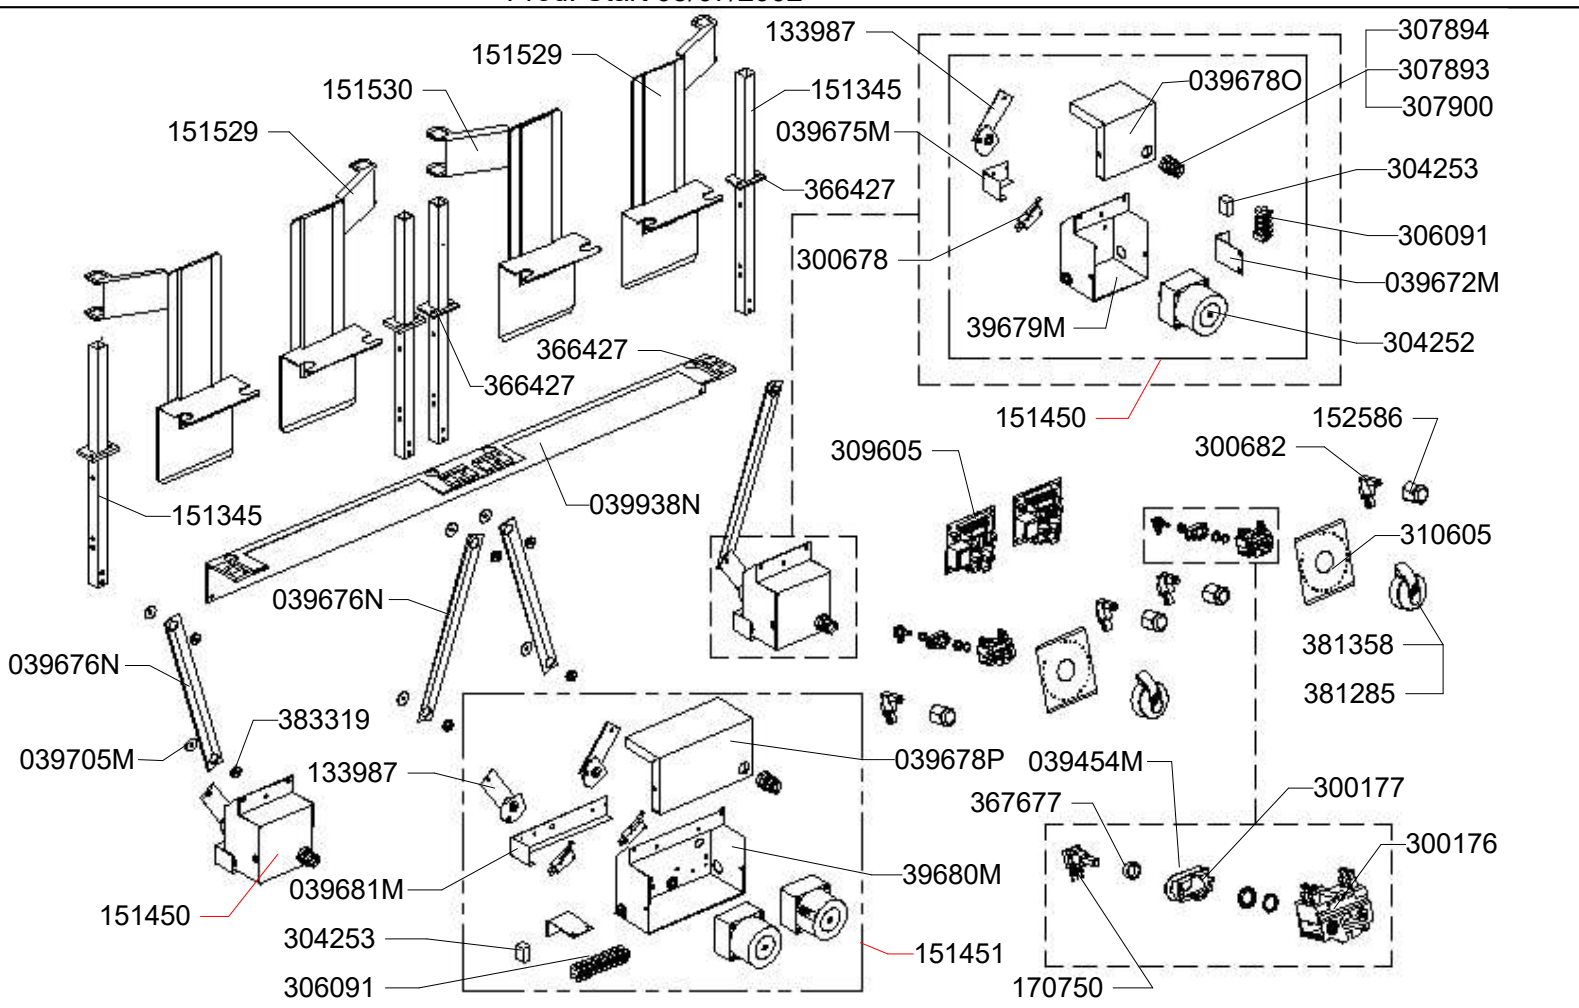

Appliance: 075382
P075382
B-B9P.FR25.G.DC

Gas deep fat fryer 2 x 25 litres (twin tanks) width 1000 Premium

Prod. start : 05/07/2002 Prod. End 01/03/2012

2 x 2 half-basket lifting module

First serial no : P46305819k

Prod. Start 05/07/2002

Code	Literal	Comments	Urg.
039454M	Potentiometer support		
039672M	Junction connector support		
039675M	Contact box		
039676N	Lifting connecting rod		
039676N	Lifting connecting rod		
039678O	Back part of 1 lift box		
039678P	Back part of 2 lift box		
039681M	2 lifting step contact box		
039705M	Bearing stop washer		
039938N	Lifting bearing unit supporting cross part		
133987	Welded lifting crank		
133987	Welded lifting crank		
151345	Welded lifting tube		
151345	Welded lifting tube		
151450	1 basket or 1 half-basket lifting mecanism		
151450	1 basket or 1 half-basket lifting mecanism		
151451	2 x 1 half-basket lifting mecanism		
151529	Right lifting arm subassembly for 1/2 basket		
151529	Right lifting arm subassembly for 1/2 basket		
151530	Left lifting arm subassembly for 1/2 basket		
152586	Push-button alone		
170750	Potentiometer for card 170745 / 309605		
300176	On / Off switch		Oui
300177	Bonding stirrup		Oui
		2 tanks