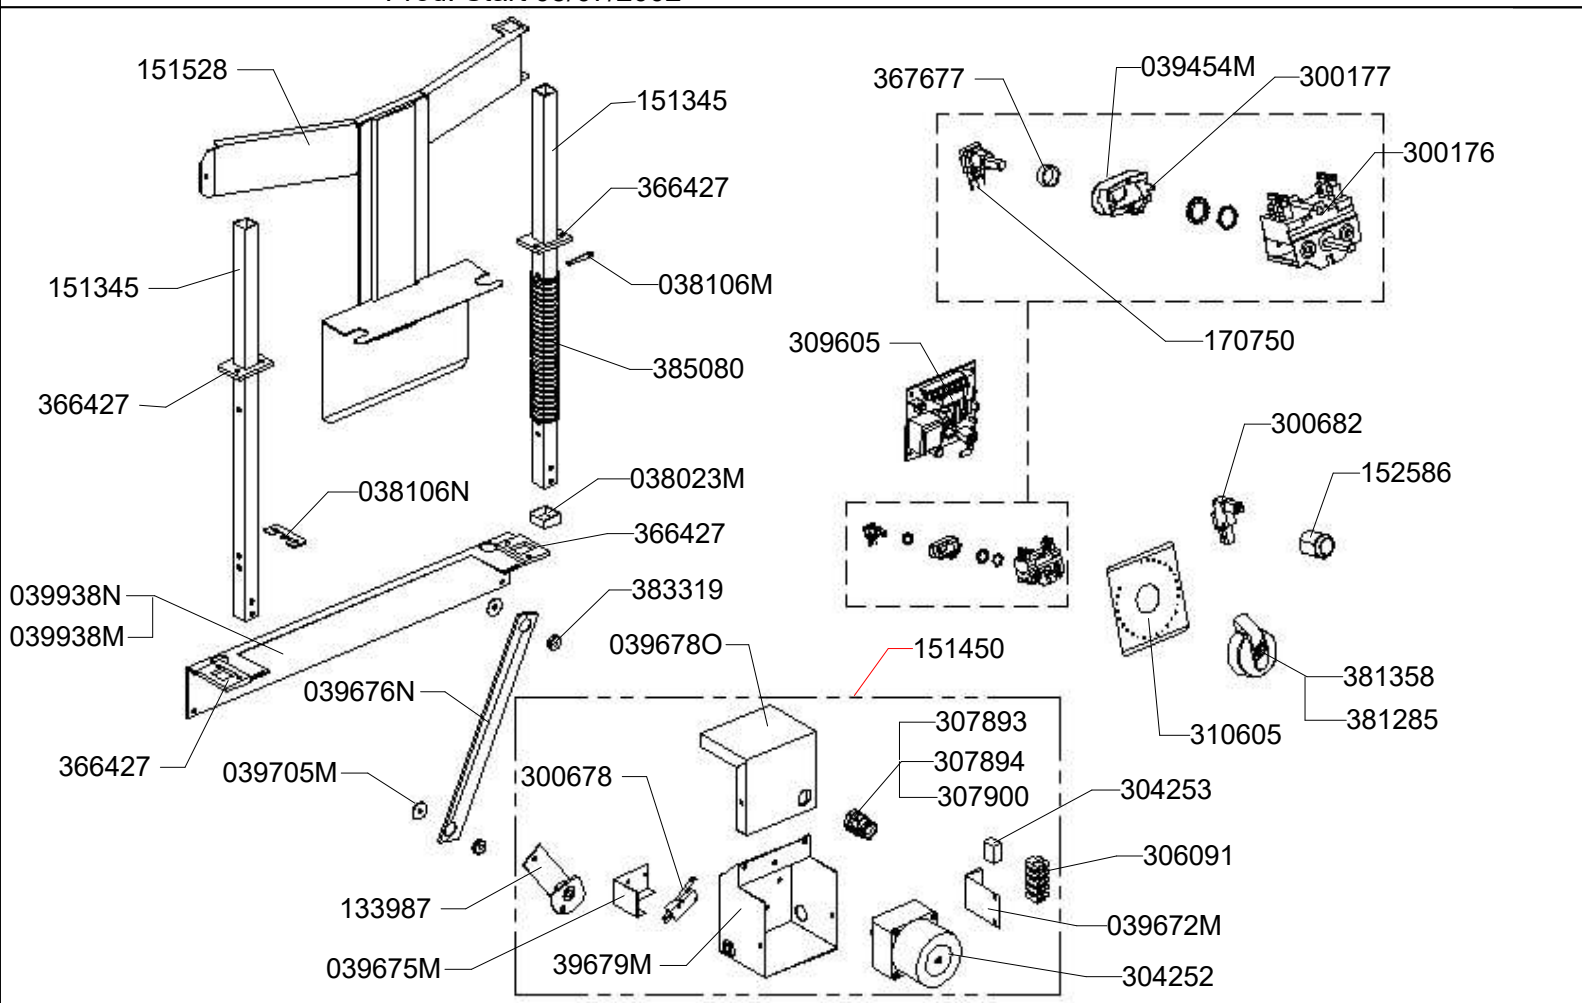

Appliance: 075382
P075382
B-B9P.FR25.G.DC

Gas deep fat fryer 2 x 25 litres (twin tanks) width 1000 Premium

Prod. start : 05/07/2002

Prod. End 01/03/2012

1 basket lifting option

First serial no : P46305819k

Prod. Start 05/07/2002

Code	Literal	Comments	Urg.
038023M	Lifting spacing tube		
038106M	Lifting spring lock		
038106N	Fixed lifting tube lock		
039454M	Potentiometer support		
039672M	Junction connector support		
039675M	Contact box		
039676N	Lifting connecting rod		
039678O	Back part of 1 lift box		
039705M	Bearing stop washer		
039938M	Lifting bearing unit supporting cross part	1 tank	
039938N	Lifting bearing unit supporting cross part	2 tanks	
133987	Welded lifting crank		
151345	Welded lifting tube		
151345	Welded lifting tube		
151450	1 basket or 1 half-basket lifting mecanism		
151528	1 basket lifting arm subassembly		
152586	Push-button alone		
170750	Potentiometer for card 170745 / 309605		
300176	On / Off switch		Oui
300177	Bonding stirrup		Oui
300678	230 V lever microswitch		Oui
300682	Standard push-button microswitch		Oui
304252	Gear motor 240V 50Hz with 19.4 pin with flat		Oui
304253	Gear motor condensator		Oui