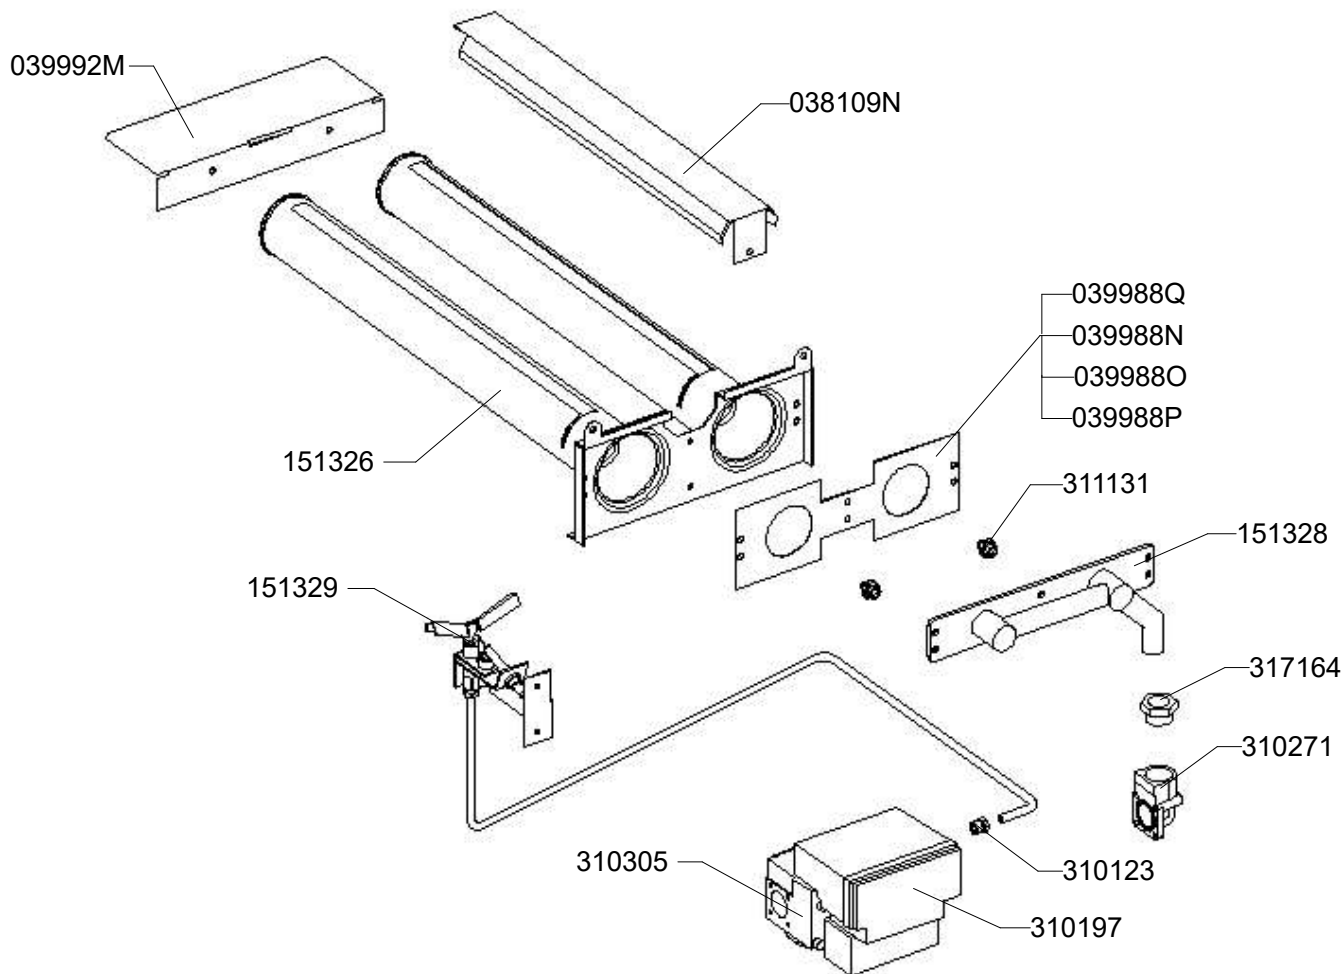

Appliance: 075382
P075382
B-B9P.FR25.G.DC

Gas deep fat fryer 2 x 25 litres (twin tanks) width 1000 Premium

Prod. start : 05/07/2002 Prod. End 01/03/2012

Gas circuit First serial no : P46305819k
Prod. Start 05/07/2002

Code	Literal	Comments	Urg.
038109N	Burner reflector		
039988N	Diameter 43 air adjustment flange		
039988O	Diameter 40 air adjustment flange		
039988P	Diameter 48,5 air adjustment flange		
039988Q	Diameter 40* air adjustment flange		
039992M	Back blue flame burner flange		
151326	Welded flanged burner tube		
151328	Welded gas ramp		
151329	Fitted pilot burner	See pilot burner subassembly	
310123	Pilot burner outlet bicone fitting for valve		
310197	Ignition box and flame monitor		Oui
310271	TANDEM 830 gas tap connecting elbow		
310305	Gas valve		Oui
311131	Gaz nozzle	See nozzle chart	
317164	Galvanised swage-nipple 15/21-12/17MF