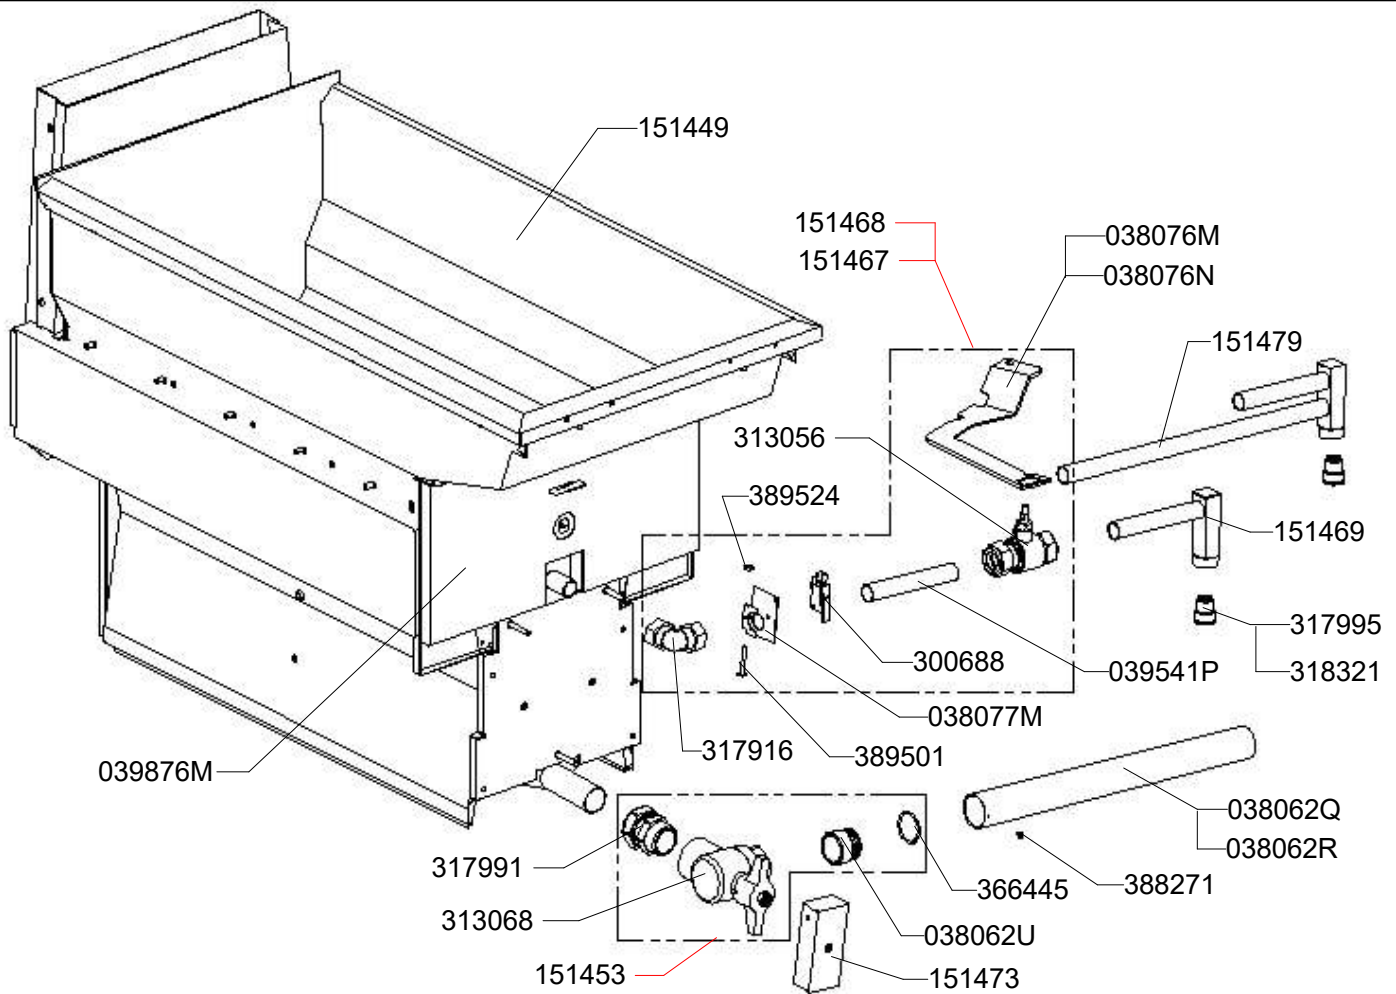

Appliance: 075382
P075382
B-B9P.FR25.G.DC

Gas deep fat fryer 2 x 25 litres (twin tanks) width 1000 Premium

Prod. start : 05/07/2002 Prod. End 01/03/2012

Battery filtering module First serial no : P46305819k
Prod. Start 05/07/2002

Code	Literal	Comments	Urg.
038062Q	Drainage / battery filtering linking tube	Center fryer	
038062R	Drainage / battery filtering linking tube	External fryer	
038062U	Threaded end for drainage tube quick coupling		
038076M	Left reinjection control lever		
038076N	Right reinjection control lever		
038077M	Pump contact support		
039541P	Front tank connecting tube		
039876M	Front glass wool part		
151449	Welded 25 litre gas fryer tank, filtering option		
151453	Angle valve diameter 28 for battery filtering		
151467	Mounted filtering assembly with left outlet	Deep fat fryer with double tank	
151468	Mounted filtering assembly with right outlet		
151469	Welded oil reinjection filtering unit	Single tank fryer	
151473	Assembled drainage control grip/handle		
151479	External fryer oil reinjection filtering unit	Double tank fryer	
300688	Microswitch		Oui
313056	Ball and plug valve with nut		Oui
313068	Ball and plug valve diameter 28 F/F		Oui
317916	16/18 diameter brass olive elbow		
317991	Compression fitting 1" 28 male (ring)		
317995	Socket fitting for quick coupler		
318321	Connector with size 3/8 thread	Removed and replace code 318321 from 15/07/2007 n°P46141686i	Oui
366445	18.4 x 2.7 diameter VITON o'ring	As from 15/07/2007 n°P46141686i