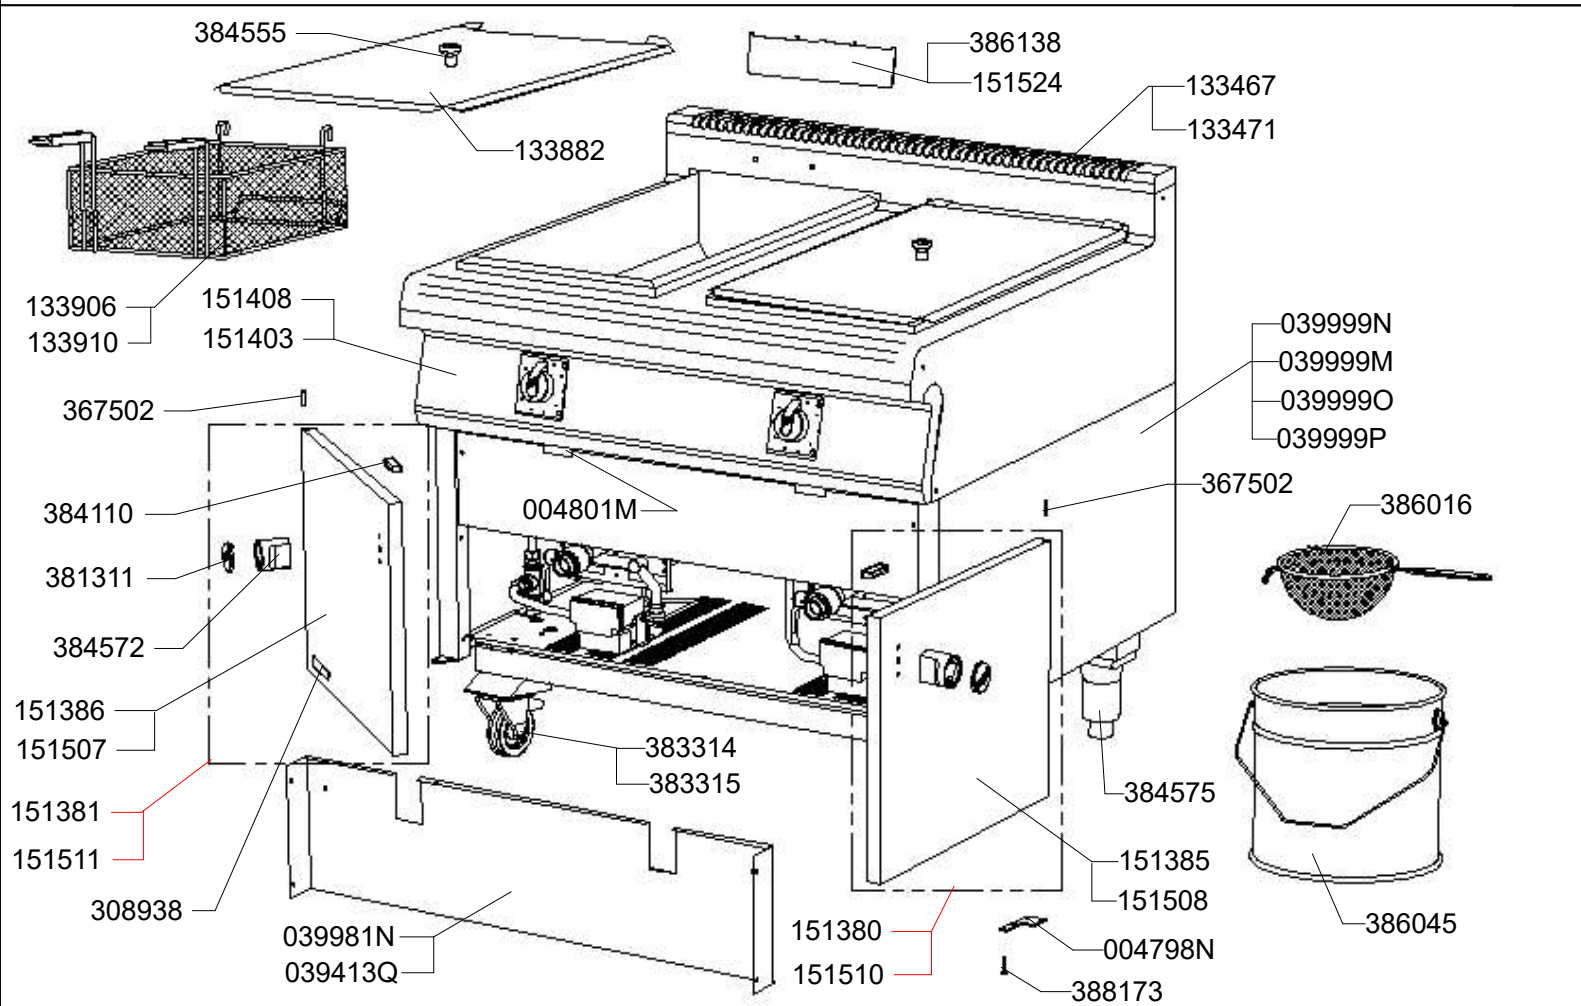

Appliance: 075382
P075382
B-B9P.FR25.G.DC

Gas deep fat fryer 2 x 25 litres (twin tanks) width 1000 Premium

Prod. start : 05/07/2002 Prod. End 01/03/2012

Appliance unit First serial no : P46305819k
Prod. Start 05/07/2002

Code	Literal	Comments	Urg.
004798N	Lower door hinge		
004801M	Base door grab		
039413Q	Gas deep fat fryer front cover	Double tanks option battery filtering	
039981N	Gas deep fat fryer front cover	Double tanks	
039999M	Left cupboard side	Fryer and pasta cooker	
039999N	Right cupboard side	Fryer and pasta cooker	
039999O	Left fryer side	Option battery filtering	
039999P	Right fryer side	Optional battery filtering	
133467	1000 wide collector cover		
133471	Collector cover	Optional basket lifting	
133882	Assembled lid		
133906	Basket for 25 litre fryer		
133910	1/2 basket for 25 litre fryer		
151380	500 wide left hinged door, complete	Before february 2005	
151381	500 wide right hinged door, complete	Before february 2004	
151385	Welded 500 wide left hinged door	Before february 2004	
151386	Welded 500 wide right hinged door	Before february 2004	
151403	Welded 1000 wide fronting for 2 x 25 litres twin tanks deep fat fryer on cupboard	Standard	
151408	Welded 1001 wide fronting for 2 x 25 litres twin tanks deep fat fryer on cupboard	Fronting with option filtering/lifting	
151507	Left hinged 500 wide welded door	After february 2004	
151508	Right hinged 500 wide welded door	After february 2004	
151510	Right hinged 500 wide door, complete	After february 2004	
151511	Left hinged 500 wide door, complete	After february 2004