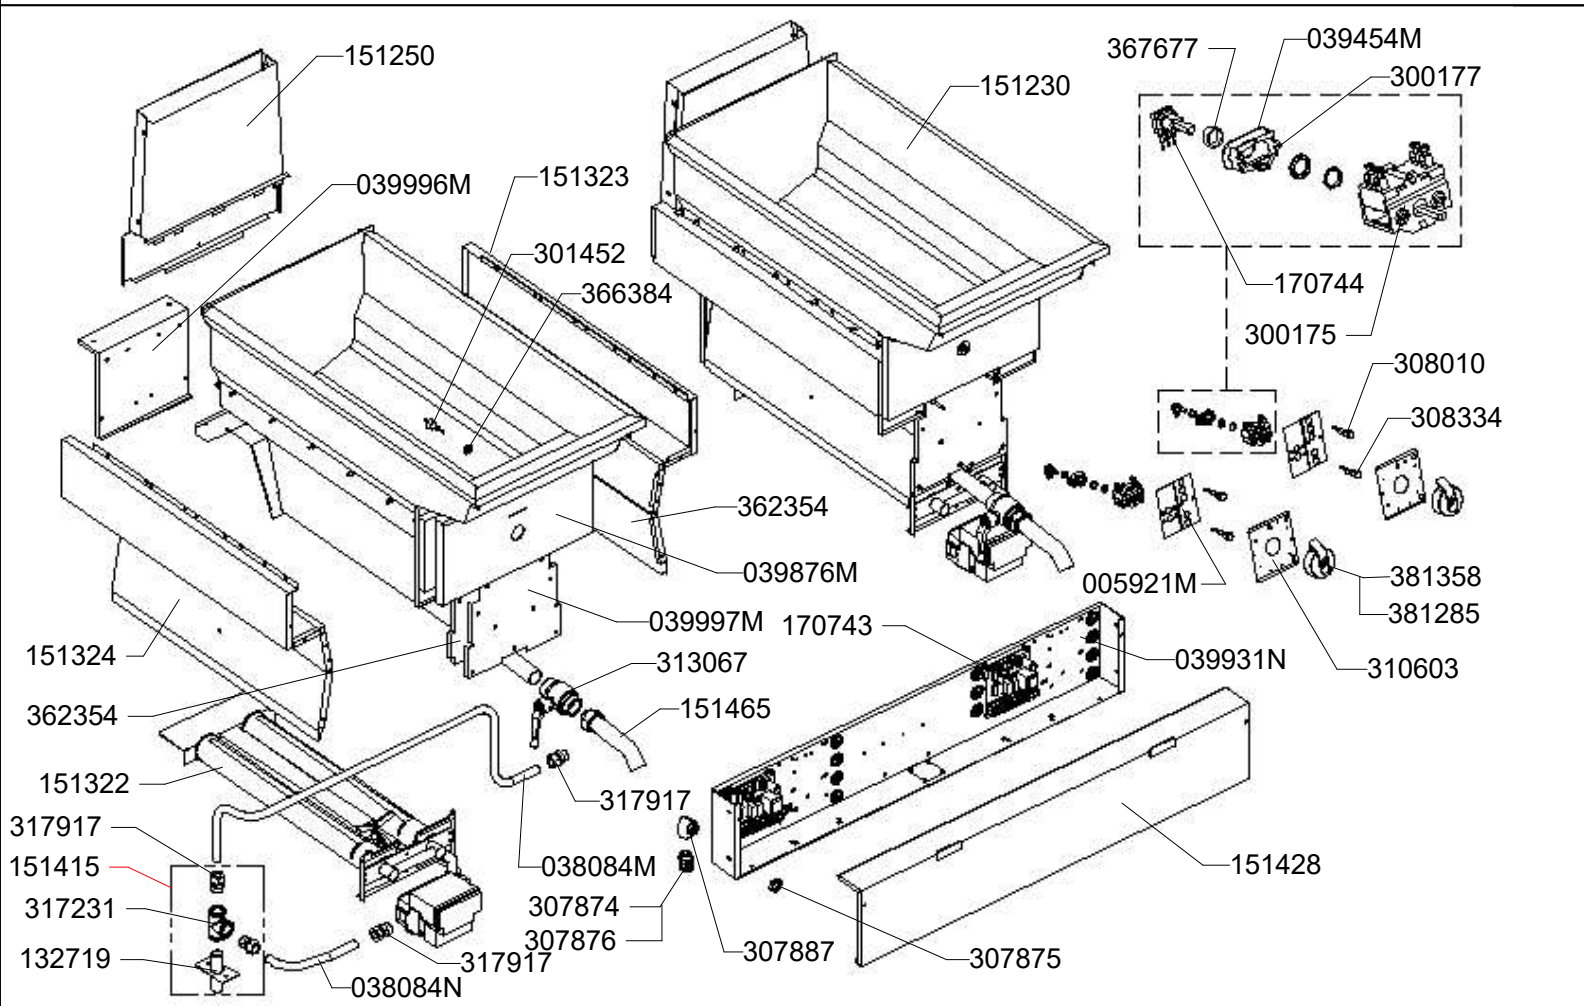

Appliance: 075382
P075382
B-B9P.FR25.G.DC

Gas deep fat fryer 2 x 25 litres (twin tanks) width 1000 Premium

Prod. start : 05/07/2002 Prod. End 01/03/2012

Gas FR25 module First serial no : P46305819k
Prod. Start 05/07/2002

Code	Literal	Comments	Urg.
005921M	Fitting of electric control to the front panel		
038084M	Right gas supply tube	Double tank blue flame fryer	
038084N	Left gas supply tube	Double tank blue flame fryer	
039454M	Potentiometer support		
039876M	Front glass wool part		
039931N	Switch box	Double tank gas fryer	
039996M	Chimney closer		
039997M	Blue flame burner front fascia		
132719	15/21 gas inlet subassembly		
151230	Welded gas tank		
151250	25 litre gas fryer chimney		
151322	Blue flame burner	Complete	
151323	Independent right side combustion chamber		
151324	Independent left side combustion chamber		
151415	Gas inlet filtering unit	Double tank blue flame fryer	
151428	Gas front cover	Double tank	
151465	28 diameter drainage extension subassembly for 25 litre fryer		
170743	Fryer regulating card with unpluggable potentiometer	Replaced by code 309625 from 1/11/2013 n° P46320218Q	Oui
170744	Potentiometer for card 170743 / 309625		Oui
300175	Potentiometer switch		Oui
300177	Bonding stirrup		
301452	Type PT 100 ambient thermoresistor		Oui
307874	PG13 plastic gland		
307875	Plastic PG 13 gland nut