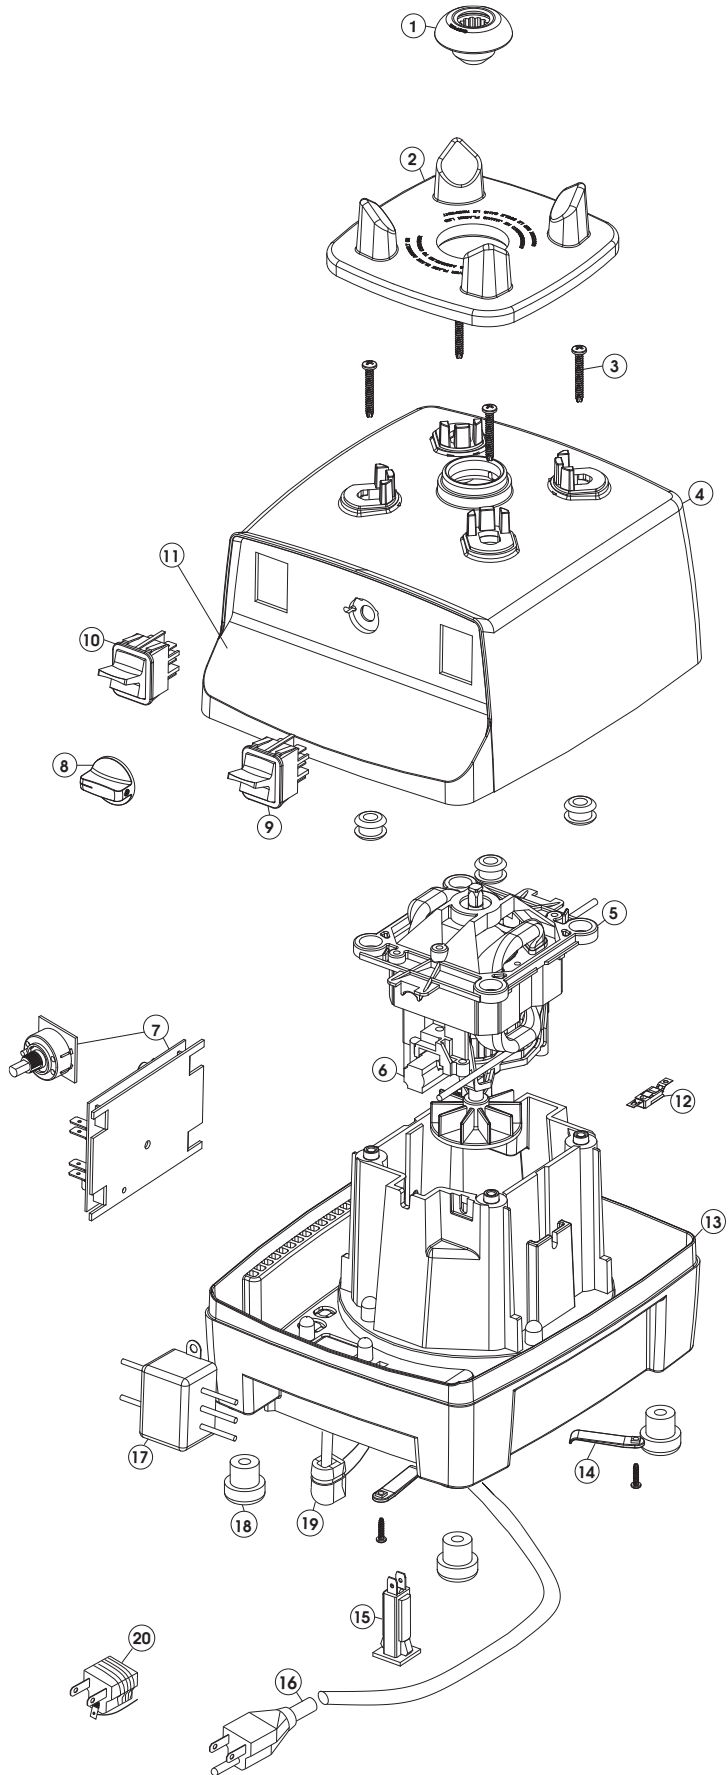

Vita-Prep® 3, Vita-Prep®, & Vita-Pro®

Vita-Prep® 3, Vita-Prep®, & Vita-Pro® Parts List – 100V (Japan), 120V, 120V (Taiwan), 120V EMC (Taiwan), 220/240V

NO.	NEW PART NO.	OLD PART NO.	DESCRIPTION	VOLTAGE	QTY./PACK
1	891	891	Drive Socket Assembly	All	1
1	15546	15546	Drive Socket Assembly (Set of 2)	All	2
1	15547	15547	Drive Socket Assembly (Set of 5)	All	5
2	791	791	Centering Pad	All	1
3	15726	FST102	Upper Shell Retainer Screws (4)	All	4
4	15757	PLS107	Upper Base Shell - Grey	All	1
4	15728	PLS111	Upper Base Shell - Black	All	1
5	15711	ASY216	Vita-Prep 3 Motor Assembly	220/240V	1
5	15710	ASY209	Vita-Prep 3 Motor Assembly	100/120V	1
5	15674	ASY154	Variable Speed Motor Assembly	220/240V	1
5	15676	ASY143	Variable Speed Motor Assembly*	220/240V	1
5	15670	ASY131	Variable Speed Motor Assembly	100/120/120V EMC	1
6	764	764	Brush Replacement Kit	All	2
7	15763	CTL111	Speed Control Circuit Board & Rotary Switch	220/240V	1
7	15762	CTL103	Speed Control Circuit Board & Rotary Switch	100/120/120V EMC	1
8	15732	PLS207	Control Knob	All	1
9	15758	CTL104	On/Off Switch	All	1
10	15764	CTL105	High/Low Switch - Variable	All	1
11	LBL543	LBL543	Vita-Prep 3 Label	All	1
11	LBL219	LBL219	Vita-Prep Label	All	1
11	LBL119	LBL119	Vita-Pro Label	All	1
12	824	824	Thermal Protector Kit	100/120/120V EMC	1
NOT SHOWN	15515	15515	Thermal Switch Assembly Kit*	220/240V	1
13	15760	ASY101	Base Frame Assembly	All	1
14	793	793	Cord Retainer Clip & Screw	All	4
NOT SHOWN	15759	CTL109	Power Resistor*	220/240V	1
NOT SHOWN	15761	CTL112	Circuit Breaker*	220/240V	1
15	15735	CTL151	Circuit Breaker	220/240V	1
16	By Country	By Country	Power Cord	220/240V	1
16	15756	WIR100	Power Cord	120V	1
16	15737	PLG117	Power Cord	100V	1
16	15738	PLG133	Power Cord	120V EMC	1
17	15739	CTL509	EMI Filter	220/240V	1
17	15740	CTL131	EMI Filter	100V	1
17	15741	CTL515	EMI Filter	120V EMC	1
18	794	794	Rubber Feet (4)	All	4
19	15742	FST815	Power Cord Strain Relief	220/240V	1
19	15743	CON800	Power Cord Strain Relief	100/120/120V EMC	1
20	15745	CTL125	Japanese Adapter	100V	1
NOT SHOWN	15748	n/a	Base Frame Channel (3)	All	3

*Machines before Serial No. 000768A059210356