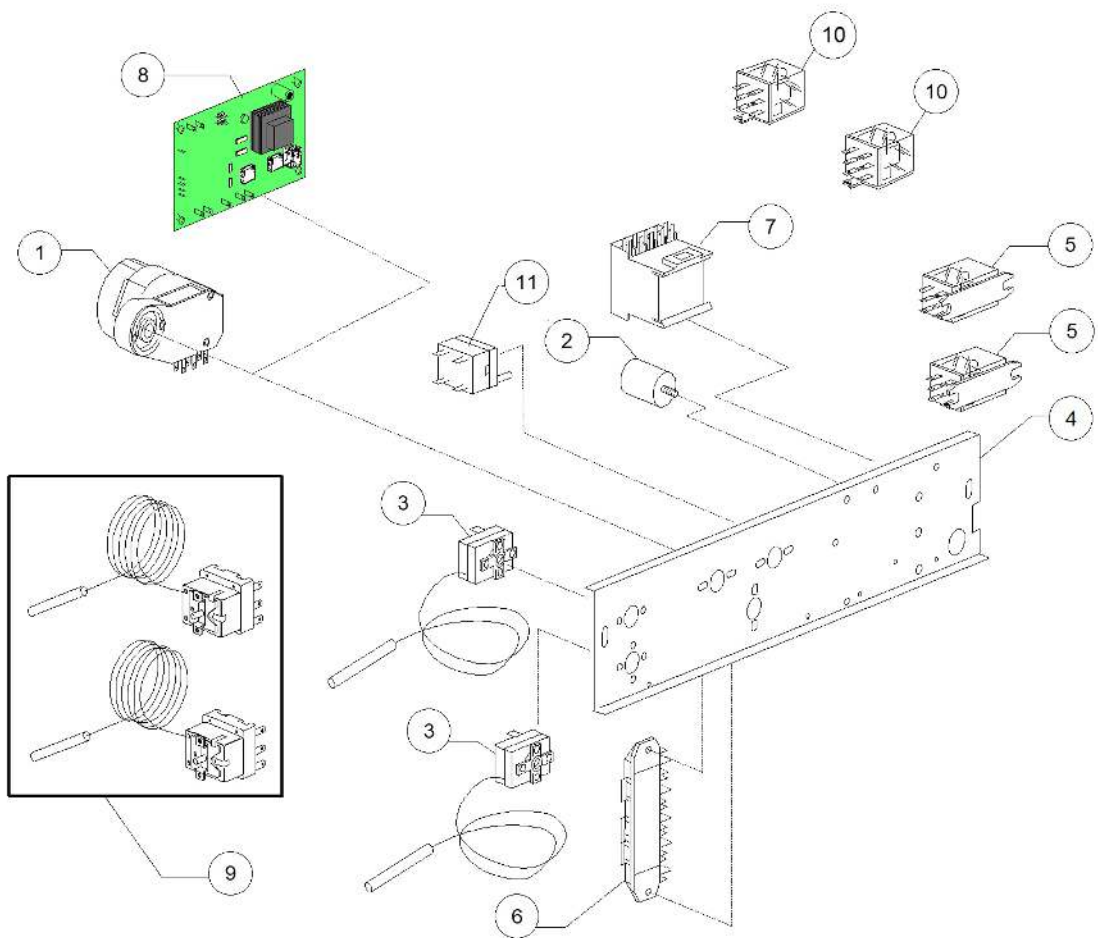

AQUA 50DP 13A PS DDE C44 3kw 240/5 - DWM1011009 - Electric control components - DW009M

Pos.	Code	Descrizione	Description
2	DW15149	FILTRO ANTIDIS.F3 (CX0.47MF)	ANTIJAMMING FILTER F3 (CX0.47MF)
3	DW10707/1	TERM.0-90 TR2 C1500+PVC POST.N/ALB	THERMOSTAT 0-90 TR2 C1500+PVC POST.N/ALB
4	DW500910	PORTACOMPONENTI GS50 400VAC3N	ELECTRIC COMPONENTS PANEL 50/400V3N
5	DW15620	RELE BIPOLARE 16A IN DEV.	16A BIPOLAR RELAY IN DEVIATION
6	DW500550	MORSETTIERA 3 POLI KL110/3	TERMINAL BOARD 3 POLES FV110 RED
7	DW15086	TELERUTTORE 230V 50/60Hz 4C AC3(6A)	CONTACTOR 230V 50/60Hz 4C AC3(6A)
8	DW50553	TIMER ELETTRONICO 90-120-180	ELECTRONIC TIMER 90-120-180